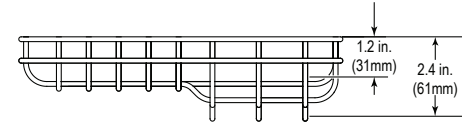

**STI-9717
TOP VIEW**