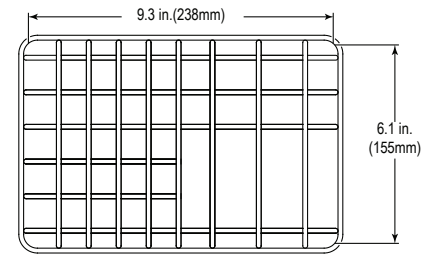

**STI-9720  
TOP VIEW**

**STI-9717  
TOP VIEW**

**STI-9717 and STI-9720  
FRONT VIEW**

**STI-9717  
SIDE VIEW**

Three year warranty or a one year limited warranty (from date of purchase) on most products. See website for details. Electronic warranty form at [www.sti-usa.com/wc14](http://www.sti-usa.com/wc14).