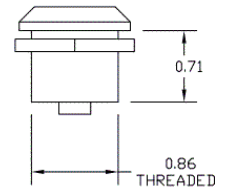

Mounted Zone Cabling Enclosures and Brackets Wall Mounted Enclosure Accessory Replacement Lock and Keys

HUBBELL

Features

- For use with all Consolidation Point wall mounted enclosures

Ordering Information

Qty	Material	Catalog Number	UPC Number
1	Chromed Steel	FLOCK1	662620812243

Specifications

Finish	Chrome steel
Replacement item	CPE-type enclosures

Characteristics

Installation	Consolidation Point Enclosure
--------------	-------------------------------