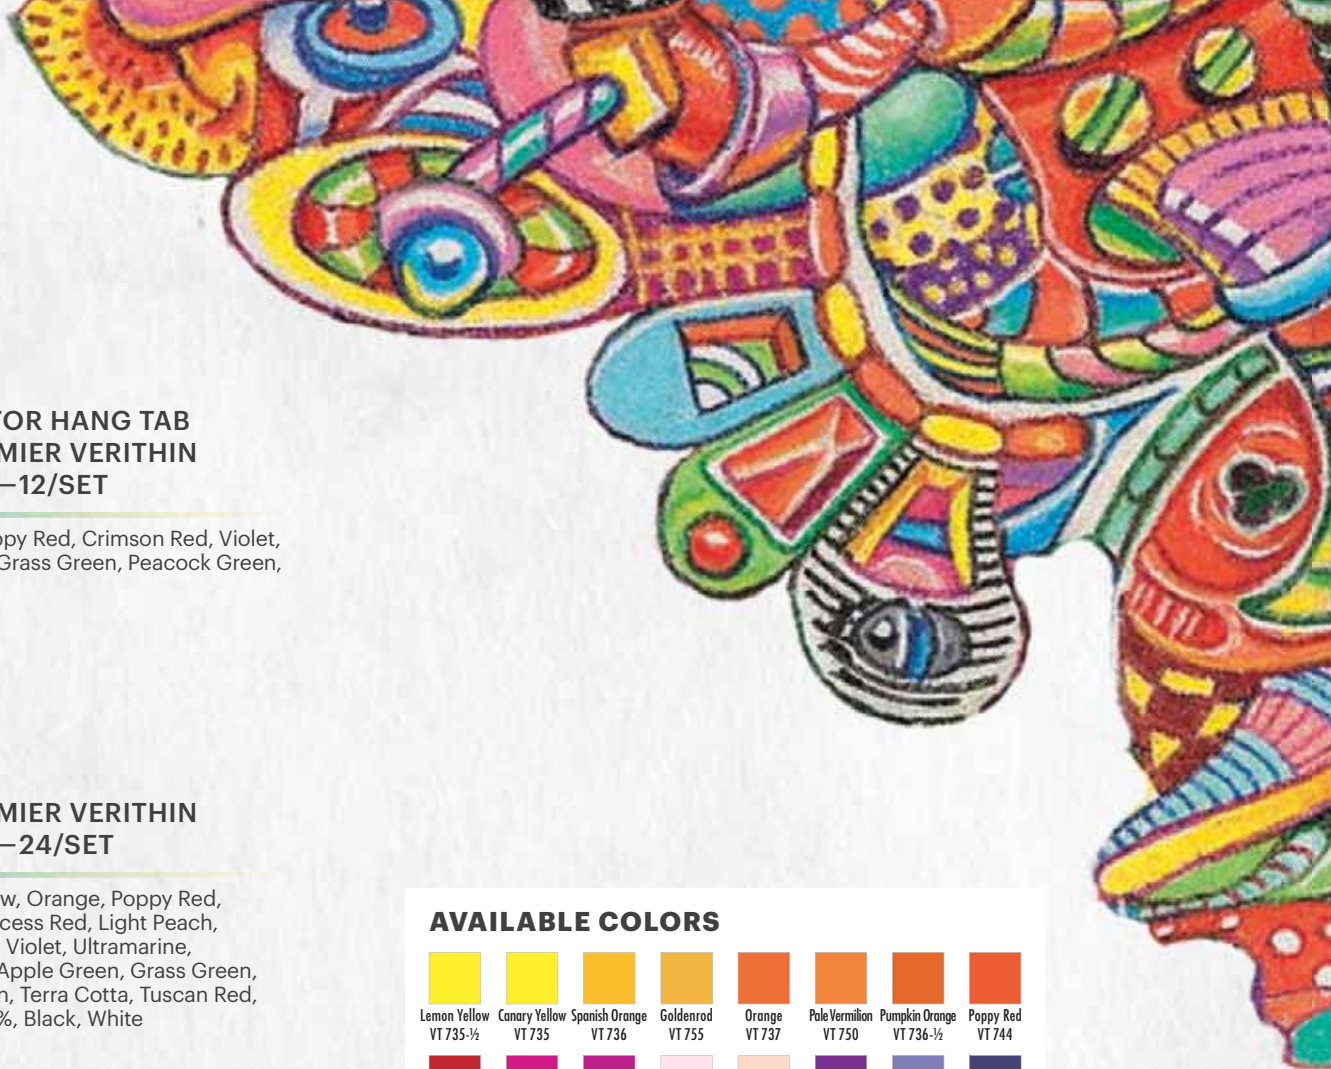

AVAILABLE COLORS

PREMIER VERITHIN® COLORED PENCILS

FINE. ART.

Bring intricate details to life. Make edges cleaner, outlines bolder and lettering more pristine with high quality colored pencils.

- Hard cores can be sharpened to a fine point
- Superior pigments for rich color saturation

Artwork by
TL Smith

#2476 OR 2476HT FOR HANG TAB
PRISMACOLOR PREMIER VERITHIN
COLORED PENCILS—12/SET

Canary Yellow, Orange, Poppy Red, Crimson Red, Violet, Peacock Blue, Indigo Blue, Grass Green, Peacock Green, Dark Brown, Black, White