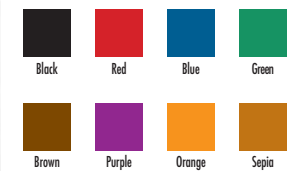

Artwork by
Steve Miller

#14171
PRISMACOLOR PREMIER ILLUSTRATION
MARKERS FINE LINE—5/SET

(005, 01, 03, 05, 08) Black

#14172
PRISMACOLOR PREMIER ILLUSTRATION
MARKERS FINE LINE—4/SET

(05) Black, Red, Blue, Green

#14174
PRISMACOLOR PREMIER ILLUSTRATION
MARKERS FINE LINE—8/SET

(05) Black, Red, Blue, Green, Brown, Purple, Orange, Sepia

#14175
PRISMACOLOR PREMIER ILLUSTRATION
MARKERS FINE LINE—8/SET

(005) Black, Red, Blue, Green, Brown, Purple, Orange, Sepia

Point Sizes

- 005 _____
- 01 _____
- 03 _____
- 05 _____
- 08 _____

Brush
 Chisel

AVAILABLE COLORS

#1736674
PRISMACOLOR PREMIER
ILLUSTRATION ART MARKERS
BRUSH TIP MARKERS—8/SET

Black, Red, Blue, Green, Brown, Orange, Purple, Sepia