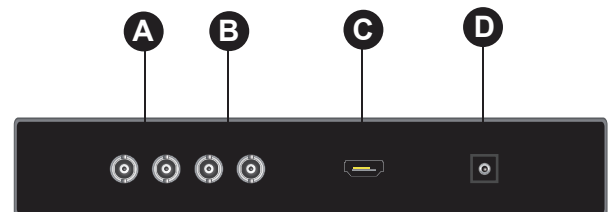

INTERFACE

- **A** HD / ANALOGUE 1 In / Out
- **B** HD / ANALOGUE 2 In / Out
- **C** HDMI In
- **D** DC 12V

*Design and specifications are subject to change without notice