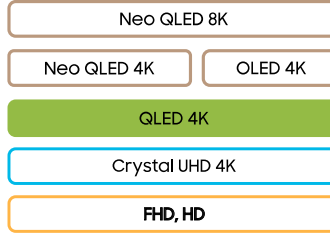

CLASS HIERARCHY

SIZE CLASS

85"	QN85Q8F
75"	QN75Q8F
65"	QN65Q8F
55"	QN55Q8F
50"	QN50Q8F
43"	QN43Q8F
32"	QN32Q8F

Elevate your entertainment with vivid visuals and dynamic audio tailored to your content. Scenes are lifelike with over a billion shades of color, distinctive contrast and pristine detail. Enjoy innovative personalized experiences with Samsung Vision AI¹ and also get access thousands of live TV channels, movies, and shows—all for free.

TOP 10 KEY FEATURES

1. Q4 AI Processor²
2. 100% Color Volume with Quantum Dot³
3. AirSlim
4. Endless Free Content⁴
5. Motion Xcelerator Turbo+⁵
6. Quantum HDR+⁶
7. Samsung Knox Security⁷
8. Color Booster Pro⁸
9. Active Voice Amplifier⁹ and Adaptive Sound¹⁰
10. AI Customization Mode^{8,11}

PICTURE (PANEL)

Display Type: QLED
Refresh Rate: 85"-55": 120Hz (Up to 144Hz) 50"-32": 60Hz
Lighting Technology: 85"-43": Dual LED 32": Mega Contrast
Display Resolution: 4K (3,840 x 2,160)
Anti Reflection: N/A
Viewing Angle: 85"-55": Wide Viewing Angle 50"-32": N/A
Dimming Technology: Supreme UHD Dimming

WARRANTY: [CLICK HERE](#)

MODEL: QN32Q8F
ORDER CODE: QN32Q8FAAFXZA

SCREEN SIZE CLASS: 32"

SCREEN DIAGONAL MEASUREMENT: 31.5"

UPC CODE: 887276990941

COUNTRY OF ORIGIN: MEXICO

DIMENSIONS (INCHES W X H X D):

- TV WITHOUT STAND: 28.5 X 16.8 X 1.2
- TV WITH STAND (LOWEST): 28.5 X 18.8 X 6.1
- SHIPPING: 31.9 X 20.9 X 4.7
- STAND FOOTPRINT: 1.3 X 5.6 X 6.5