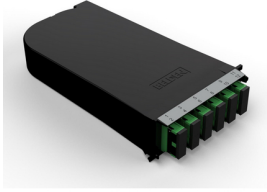

**Product:** [FCSH12SBFS](#)

FX UHD Splice Cassette OS2 12 Ports

## Product Description

FX UHD CASSETTE, OS2, 12 PORTS, SPLICING, SC/APC SIMPLEX, GREEN ADAPTERS