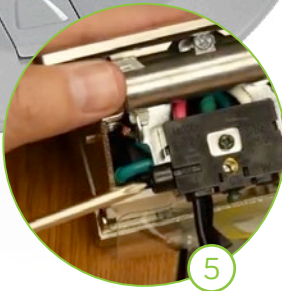

Installing simplified across the whole line

Ease of Installation

1. Easy removals with adjustable anchoring clips
2. Self-leveling up to 4 degrees
3. Leveling ring adjusts up to 3/4" after installation
4. Pre-wired poke-through devices
5. Pre-wired terminal blocks for pop-up devices
6. Rotating flange adjusts to finished floor height

Superior Performance

- Meets or exceeds UL 514A including scrub water test
- Durable plates available in multiple configurations and multiple finishes
- Options for flush, recessed plugging
- ADA Compliant