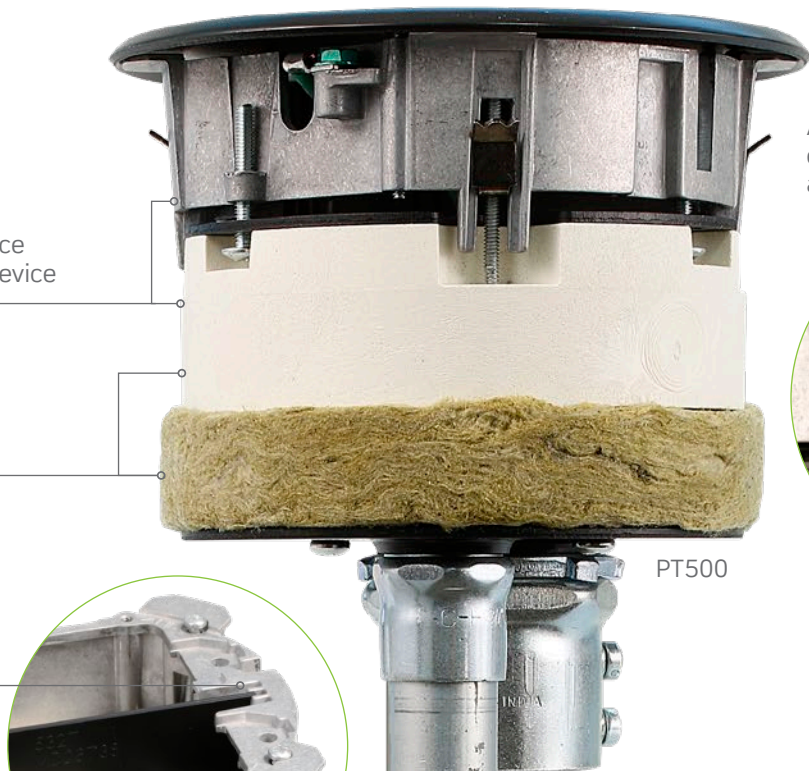

# 5" Poke-Through Floor Boxes

**FOR USE WITH THESE FLOOR FINISHES:** WOOD • TILE • VINYL • TERRAZZO • CARPET • CONCRETE

EXCEEDS UL SCRUB  
WATER TESTING

Self-leveling: two-piece  
construction levels device  
up to 4-degrees

Intumescent fire  
block & insulation  
provide 2+ hours of  
fire-rating

Low voltage  
divider slots adjust  
to accommodate  
different device  
sizes

Pre-installed  
gaskets & ground wire  
speed installation

Adjustable anchoring clips  
ease removal for inspections,  
adjustments and repairs

PT500

Removable,  
threaded conduit  
connections