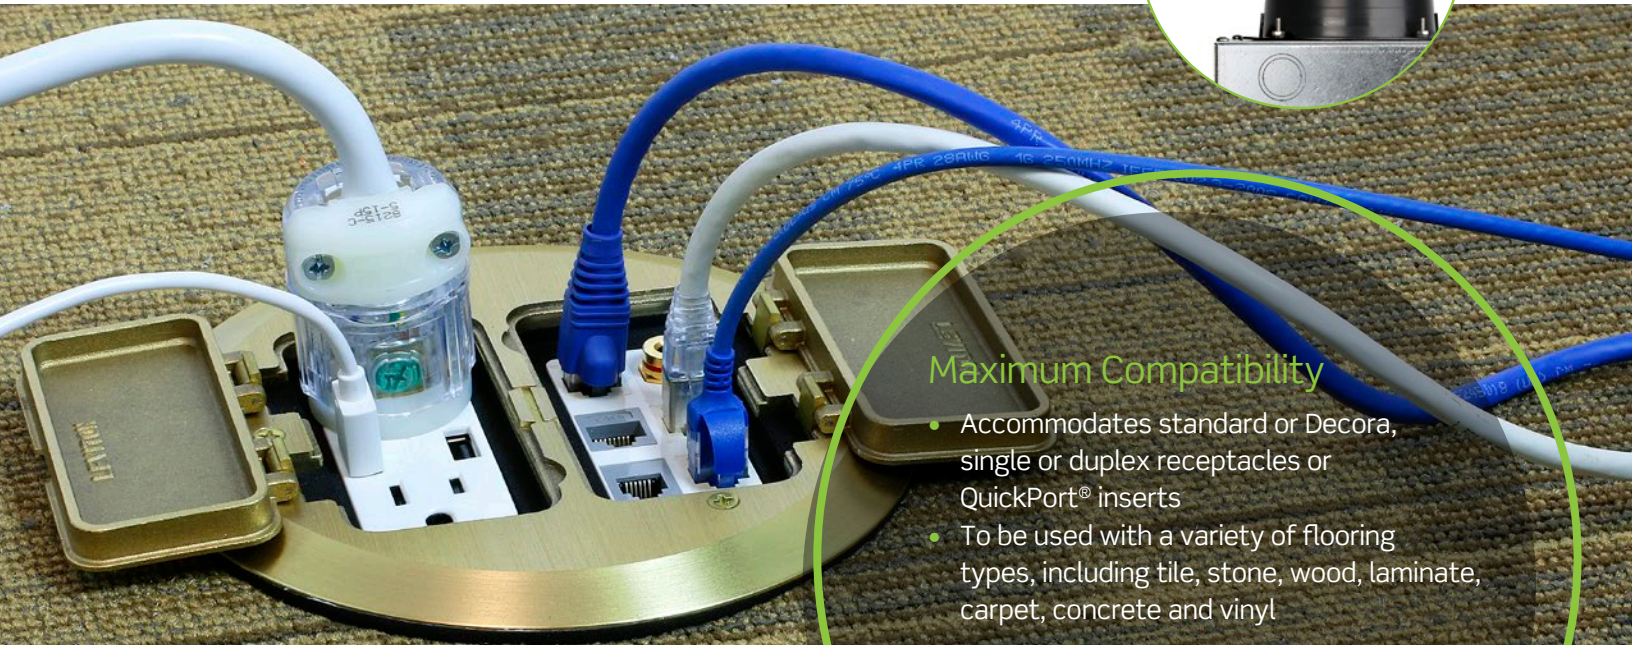

Maximum Compatibility

- Accommodates standard or Decora, single or duplex receptacles or QuickPort® inserts
- To be used with a variety of flooring types, including tile, stone, wood, laminate, carpet, concrete and vinyl