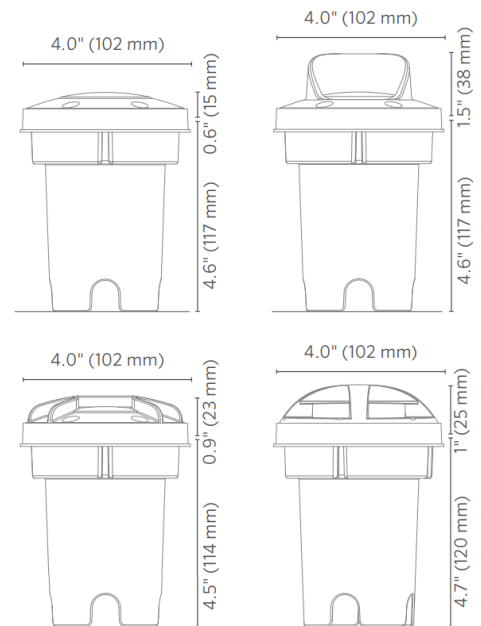

Quick Facts

- Die-cast brass or composite construction
- MR-16 lamp type
- Compatible with Luxor® technology
- Input voltage: 10-15V

Diameter of collar is 3" / 7.62 cm

For more detail, [visit support](#).

EXAMPLE FIXTURE CONFIGURATION: FC-XX-XXXX-XX

FC-RG 3LED - Illuminance at a Distance

Distance	Center Beam fc	Beam Width	
Feet (Meters)	Foot-Candles (Lux)	Vertical : 34.3 °	Horizontal : 35.2 °
6.0' (1.8 m)	16 fc (173 lx)	3.7 ft (1.1 m)	3.8 ft (1.2 m)
12.0' (3.7 m)	4 fc (43 lx)	7.4 ft (2.3 m)	7.6 ft (2.3 m)
18.0' (5.4 m)	1.8 fc (19 lx)	11.1 ft (3.4 m)	11.4 ft (3.5 m)
24.0' (7.3 m)	1 fc (11 lx)	14.8 ft (4.5 m)	15.2 ft (4.6 m)
30.0' (9.1 m)	0.7 fc (7 lx)	18.5 ft (5.6 m)	19.0 ft (5.8 m)
36.0' (11.0 m)	0.5 fc (5 lx)	22.2 ft (6.8 m)	22.8 ft (6.9 m)

FC-RG 6-LED - Illuminance at a Distance

Distance	Center Beam fc	Beam Width	
Feet (Meters)	Foot-Candles (Lux)	Vertical : 33.0 °	Horizontal : 33.6 °
6.0' (1.8 m)	29 fc (316 lx)	3.6 ft (1.1 m)	3.6 ft (1.1 m)
12.0' (3.7 m)	7.3 fc (79 lx)	7.4 ft (2.3 m)	7.2 ft (2.2 m)
18.0' (5.4 m)	3.3 fc (35 lx)	11.1 ft (3.4 m)	10.9 ft (3.3 m)
24.0' (7.3 m)	1.8 fc (20 lx)	14.8 ft (4.5 m)	14.5 ft (4.4 m)
30.0' (9.1 m)	1.2 fc (13 lx)	18.5 ft (5.6 m)	18.1 ft (5.5 m)
36.0' (11.0 m)	0.8 fc (9 lx)	22.2 ft (6.8 m)	21.7 ft (6.6 m)

FC-RG 9LED - Illuminance at a Distance

Distance	Center Beam fc	Beam Width	
Feet (Meters)	Foot-Candles (Lux)	Vertical : 32.3 °	Horizontal : 32.8 °
6.0' (1.8 m)	41 fc (437 lx)	3.5 ft (1.1 m)	3.5 ft (1.1 m)
12.0' (3.7 m)	10 fc (110 lx)	6.9 ft (2.1 m)	7.1 ft (2.2 m)
18.0' (5.4 m)	4.5 fc (49 lx)	10.4 ft (3.2 m)	10.6 ft (3.2 m)
24.0' (7.3 m)	2.5 fc (27 lx)	13.9 ft (4.2 m)	14.1 ft (4.3 m)
30.0' (9.1 m)	1.6 fc (18 lx)	17.4 ft (5.3 m)	17.7 ft (5.4 m)
36.0' (11.0 m)	1.1 fc (12 lx)	20.8 ft (6.3 m)	21.2 ft (6.5 m)