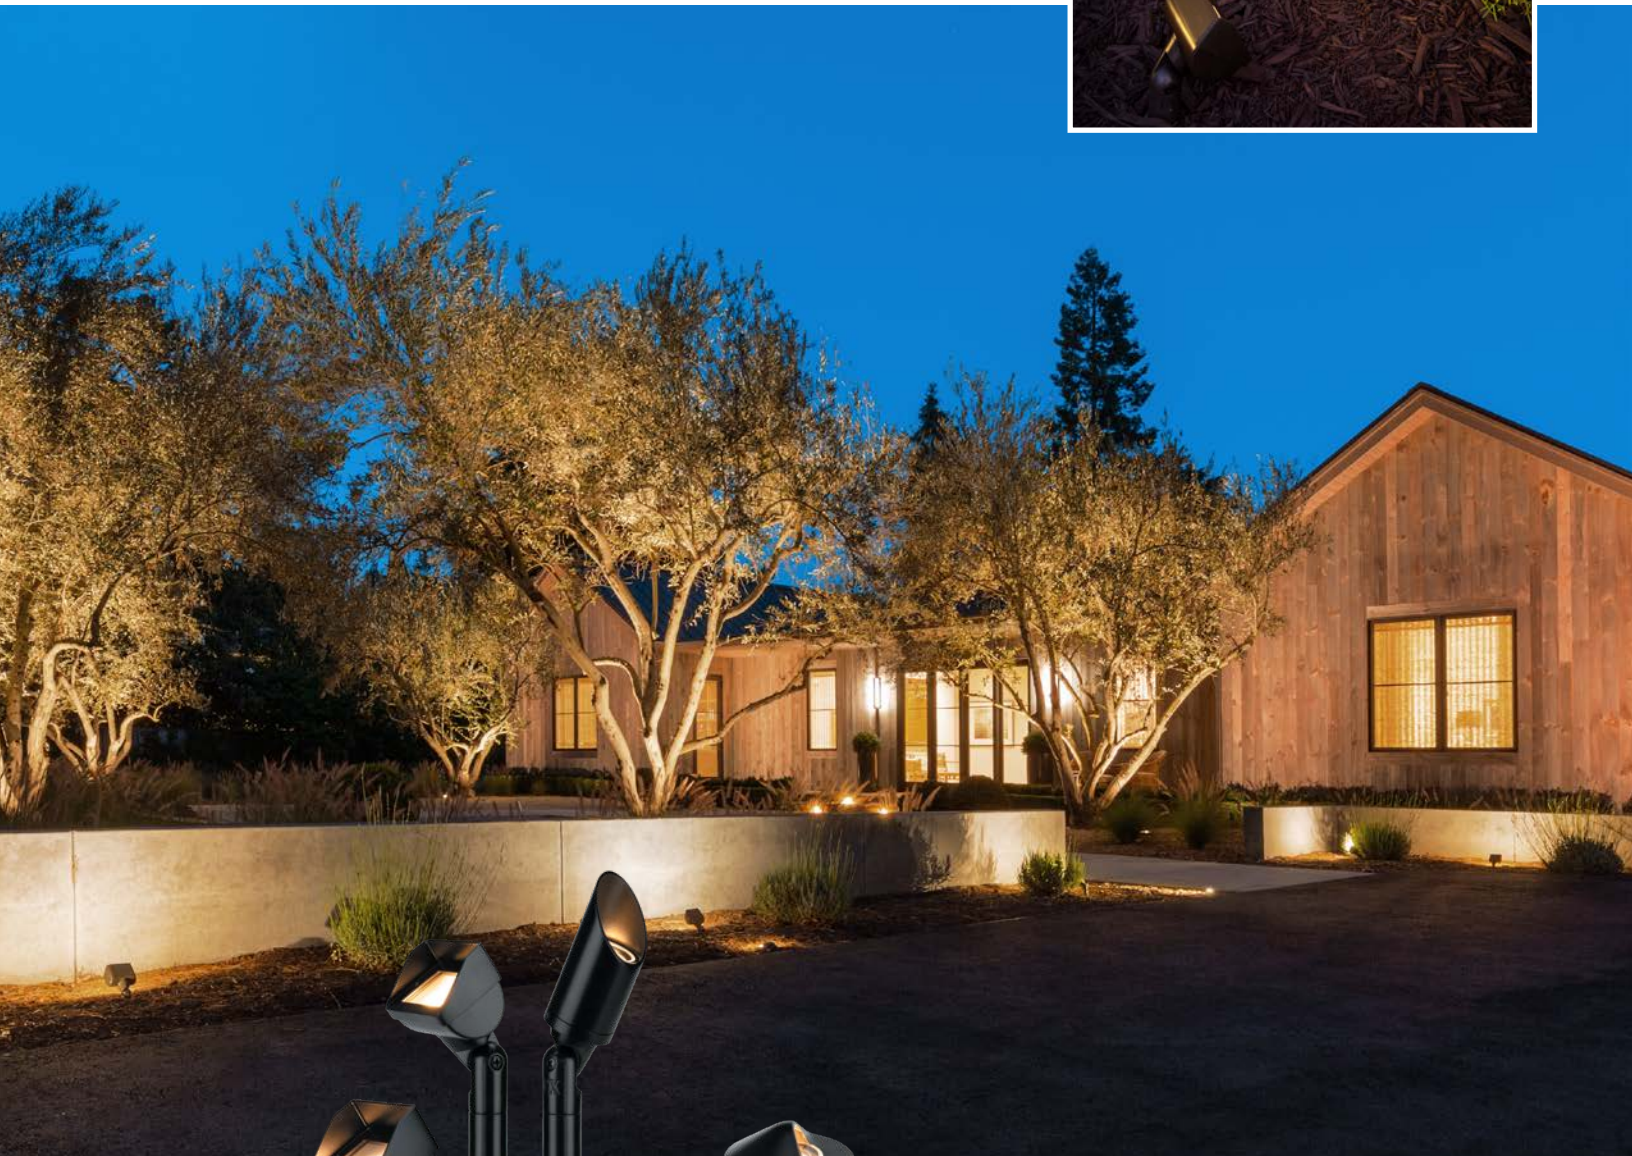

CORA™ COLLECTION

Landscape & Architectural Lighting

FXLuminaire®

CORA™ COLLECTION

Select brass fixtures combine contemporary design and strong corrosion resistance for lighting that's especially well-suited for high-humidity environments.

- Durable Black and Antique Bronze finishes create a refined style
- Select brass construction ensures strength and longevity
- Multidirectional fixtures offer added design flexibility

Sleek. Stylish. Now available in black.