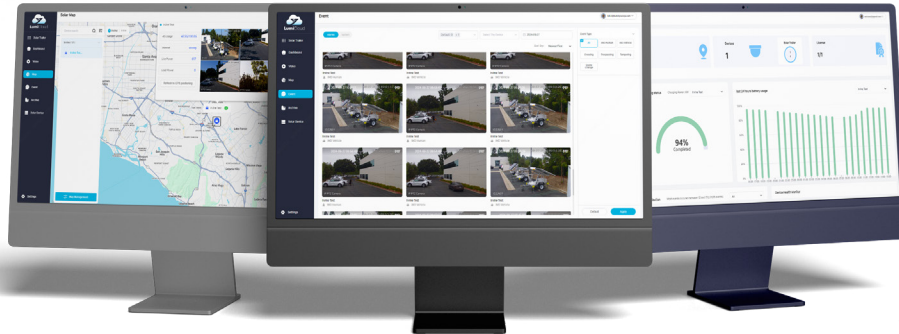

LumiCloud Cellular Data Subscription Plans

Key Features

- Offers various data subscription plans ranging from 30 days to one year
- Supports remote connectivity for LumiGuardian Solar Trailer
- Data stacking available to accommodate periods of higher data usage
- Autodetects best cellular service for location

Compliance

- NDA A Compliant

Overview

LumiCloud enterprise-grade cellular data packages are designed to meet the high data demands of business users, offering various data sizes of high-speed 4G data from AT&T, Verizon, and T-Mobile in the USA and Puerto Rico, and Rogers, Bell, and Telus in Canada. Data subscription plans range from 30 days to one year.