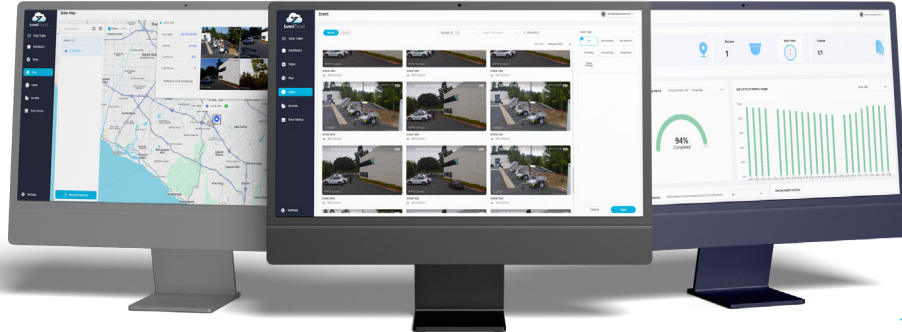

LumiCloud Data Storage Subscription License

Key Features

- Offers various continuous recording data storage subscription plans for the LumiCloud cameras
- 24/7 continuous recording to the cloud
- Supports 30 day to 180 day rolling video playback
- Supports all LumiCloud camera models
- Must be used with a LumiCloud HD Video Unity subscription license (Luminys SKU: LCL-HDV-UC)

Compliance

- NDA A Compliant

Overview

A LumiCloud data storage subscription license enables one year of continuous, 24/7 cloud video recording for one LumiCloud camera. This subscription also includes rolling video playback retention from 30 to 180 days based on the selected plan.

Key Technologies

Secure Cloud Storage

LumiCloud provides end-to-end data encryption and secure cloud server storage.

Built-In Local Buffer Storage

LumiCloud cameras come with a pre-installed 256GB SD card that supports video buffering for up to 27 days when recording at 720p resolution at 30 fps with continuous 24/7 streaming. This ensures video continuity during temporary network interruptions.