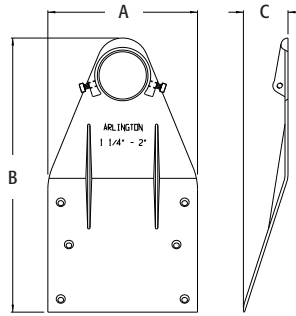

Cast aluminum. Includes set-screw(s) to secure pipe and compound.

CATALOG NUMBER	UPC/DCI/NAED MFG #018997	TRADE SIZE	STD PKG	DIM A	DIM B	DIM C
723	00723	1-1/4	10	7.188	9.438	2.284
724	00724	1-1/2	10	8.750	10.750	2.462
725	00725	2	5	8.750	11.000	2.633
726	00726	1-1/4 to 2	10	8.000	14.656	2.384

UL/CSA not applicable.

726