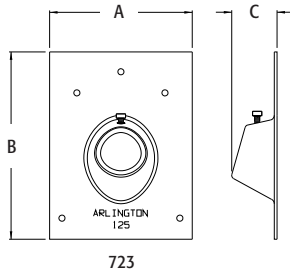

Cast aluminum. Includes set-screw(s) to secure pipe and compound.

CATALOG NUMBER	UPC/DCI/NAED MFG #018997	TRADE SIZE	STD PKG	DIM A	DIM B	DIM C
723	00723	1-1/4	10	7.188	9.438	2.284
724	00724	1-1/2	10	8.750	10.750	2.462
725	00725	2	5	8.750	11.000	2.633
726	00726	1-1/4 to 2	10	8.000	14.656	2.384

UL/CSA not applicable.

723