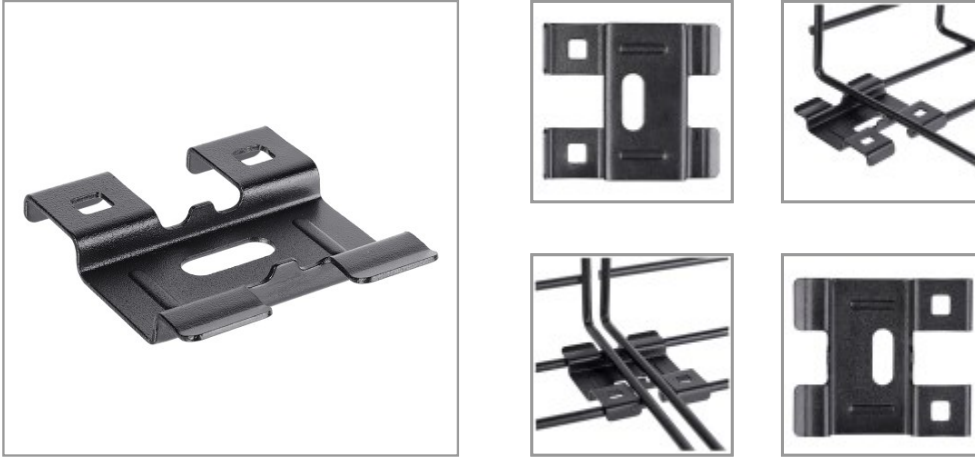

Toolless Coupler Base for Wire Mesh Cable Trays

MODEL NUMBER: SRWBTLCLRBS

Securely connects straight sections of wire mesh cable tray in your data center or network closet with no tools needed.

Features

Toolless Coupler Base Helps You Create Custom Cable Management Schemes

The SmartRack® SRWBTLCLRBS is a black powder-coated metal coupler for easy installation with your wire mesh cable tray. It connects two straight sections of cable tray to extend your cable management application along the wall, floor or ceiling of your data center, network closet or industrial space. The coupler snaps easily into the wire mesh with no mounting hardware required. Multiple SRWBTLCLRBS couplers may be needed for wide cable trays. Use with SRWBUNVCPLR Coupler Kit (sold separately) to ensure the best connection.

Specifications

OVERVIEW	
UPC Code	037332240392
Product Type	Coupler
Accessory Type	Cable Management Accessories
Cable Management System Component Type	Coupler
PHYSICAL	
Color	Black
Cable Jacket Color	Black
Shipping Dimensions (hwd / in.)	5.90 x 5.12 x 1.57
Shipping Weight (kg)	0.04
Unit Dimensions (hwd / in.)	2.520 x 2.170 x 0.374

Highlights

- Safely connects a straight line of wire mesh cable trays along a ceiling, floor or wall
- Allows you more flexibility in routing custom cable management schemes
- Snaps easily into position with no mounting hardware needed