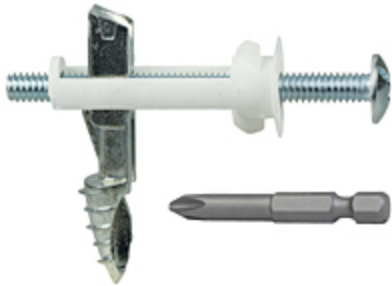

## Item # WDT43, (WDT43) Wall Board Toggle Kit

Wall Board 1/4" Kit with Combo Slot/Phillips

1/4" x 3" Truss Head Machine Screws

### Product Specifications

<b>Category Number</b>	4751
<b>UPC Code</b>	781002810247
<b>Price per Quantity</b>	1
<b>Style/Type</b>	Truss Head Machine Screws
<b>Material</b>	Nylon Steel
<b>Screw/Bolt Size</b>	1/4 x 3 in.