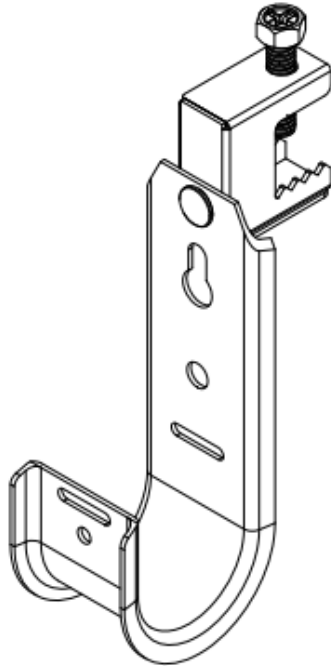

1 5/16" J-hook w/ Beam Clamp, 25pk

Package Include:

- A. 1 5/16" J-Hook, 25 Pieces**
- B. Beam Clamp, 25 Pieces**
- C. Screw, 25 Pieces**

Features and Benefits

- Designed from high quality galvanized steel for strength and durability
- Accommodates CAT 5e, CAT 6, CAT 6A, coax, fiber, and conduit
- Rust resistant zinc finish
- Complies with EIA/TIA requirements for structured cabling systems
- Cost effective alternative to expensive cable tray or ladder runway rack
- Smooth edges provide proper support, facilitate bend radius
- Cables can be pulled through quickly and easily
- Cable anchor points allows users to secure with cable ties
- Available in bulk packs of 25

NOTE: UNLESS OTHERWISE SPECIFIED

1. Material: 18 Gauge Galvanized Steel
2. Surface Finish: Zinc Plated
3. 60 lbF. static load MAX

Capacity Reference			
Cable Type	CAT 5e	CAT6	CAT6A
QTY	~37	~24	~11