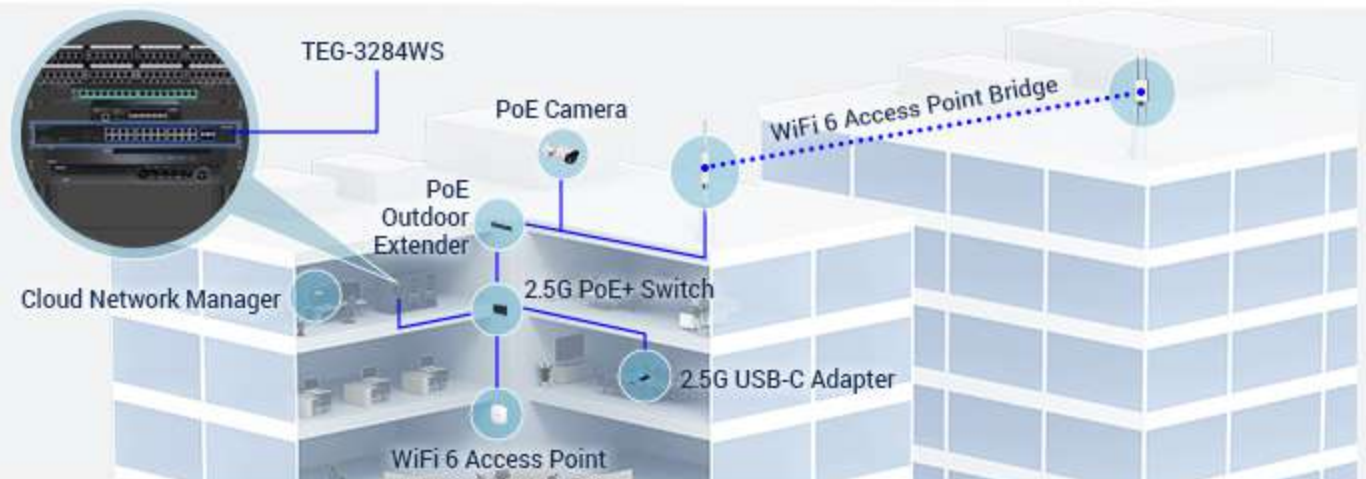

TRENDnet®

TEG-3284WS 28-Port Multi-Gig Web Smart Switch

TRENDnet's 28-Port Multi-Gig Web Smart Switch offers advanced L2+ features with enhanced traffic management controls to meet the evolving demands of today's SMB networks. Contact us to learn more!

2.5G Ports

Equipped with 24 high-speed 2.5G RJ-45 ports that provide multi-gigabit speeds capable of up to 2.5Gbps over existing Cat5e or better cabling.

10G SFP+ Ports

Offers four ultra-fast 10G SFP+ ports for high-speed network connections, providing a cost-effective solution in adding 10G link capability.

Web Smart Management

Provides an easy-to-use web-based GUI management for reduced switch configuration complexity, and offers a combination of advanced management features for easy deployment.

- 24 x 2.5G ports, 4 x 10G SFP+ ports
- Backwards compatible with 100/1000BASE-T devices
- Remote cloud management with TRENDnet Hive (Additional fee may apply)
- Supports IPv6, LACP, VLAN, QoS, and IGMP Snooping
- Smart fan