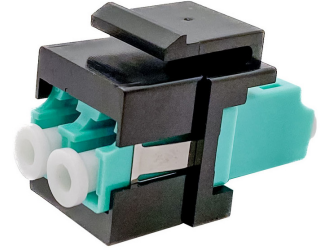

KEYSTONE INSERTS

PART NUMBER	STYLE	CONNECTOR	SLEEVE	MOUNT TYPE	FIBER TYPE
KEYSTONE INSERTS					
SSF-LC-MMKIBK	Duplex - Black	LC to LC	Ceramic	Keystone	OM2/OM3/OM4
SSF-LC-MMKIW	Duplex - White	LC to LC	Ceramic	Keystone	OM2/OM3/OM4
SSF-LC-SMKIBK	Duplex - Black	LC to LC	Ceramic	Keystone	OS2/UPC
SSF-LC-SMKIW	Duplex - White	LC to LC	Ceramic	Keystone	OS2/UPC
SSF-LC-SMAPCKIW	Duplex - White	LC to LC	Ceramic	Keystone	OS2/APC
SSF-SC-MMKIBK	Simplex - Black	SC to SC	Ceramic	Keystone	OM2/OM3/OM4
SSF-SC-MMKIW	Simplex - White	SC to SC	Ceramic	Keystone	OM2/OM3/OM4
SSF-SC-SMKIBK	Simplex - Black	SC to SC	Ceramic	Keystone	OS2/UPC
SSF-SC-SMKIW	Simplex - White	SC to SC	Ceramic	Keystone	OS2/UPC
SSF-SC-SMAPCKIW	Simplex - White	SC APC to SC APC	Ceramic	Keystone	OS2/APC
SSF-LC-MMKILA	Duplex - Light Almond	LC to LC	Ceramic	Keystone	OM2/OM3/OM4
SSF-LC-SMKILA	Duplex - Light Almond	LC to LC	Ceramic	Keystone	OS2/UPC
SSF-SC-MMKILA	Simplex - Light Almond	SC to SC	Ceramic	Keystone	OM2/OM3/OM4
SSF-SC-SMKILA	Simplex - Light Almond	SC to SC	Ceramic	Keystone	OS2/UPC