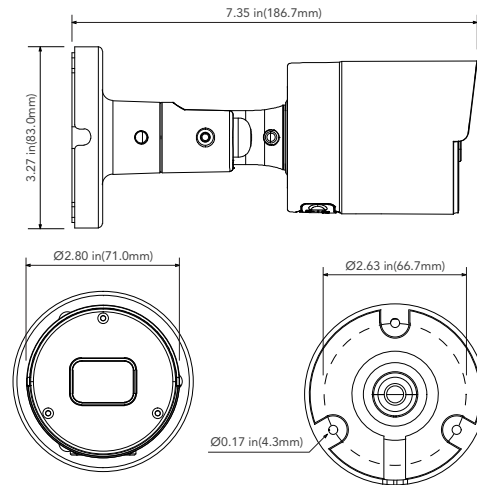

DIMENSIONS

Unit : inch (mm)

OPTIONAL ACCESSORIES