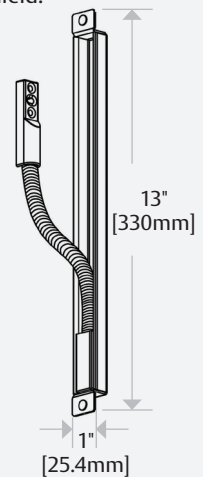

# SEPT Square-Cut Electrical Power Transfer

*Square tabs, medium length for flexible power & data transfer*

Concealed, secure conduit for power and data transfer between a frame and door.

This unit is designed with a stamped steel housing and spring steel conduit to protect power and data wires. The square mounting tabs provide easier installation for recessed installation. The SEPT can be used on swing doors with butt hinges, continuous hinges or pivots with less than 3/4" offset.

## Dimensions

- Interior Flex Shield: 1/4" [6.3mm]