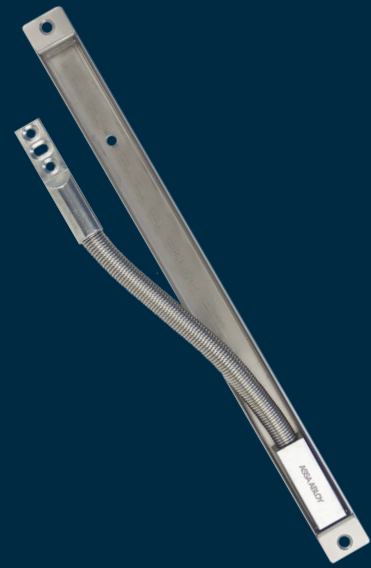

# SEPT Square-Cut Electrical Power Transfer

*Square tabs, medium length for flexible power & data transfer*

Concealed, secure conduit for power and data transfer between a frame and door.

This unit is designed with a stamped steel housing and spring steel conduit to protect power and data wires. The square mounting tabs provide easier installation for recessed installation. The SEPT can be used on swing doors with butt hinges, continuous hinges or pivots with less than 3/4" offset.

Square mounting tabs simplify recessed prep on any door

### Standard Features

- Heavy duty design
- Installs in the door and frame edges
- Flexible steel shield protects wires – 1/4" [6.3mm] inside diameter
- Works with almost any type of butt hinge or continuous hinge
- MagnaCare® lifetime replacement, no-fault, no questions asked warranty

### Optional Features

- SEPT-10 includes 8–22 AWG wires plus 2–18 AWG wires for higher current devices
- SEPT-C5E CAT5E compatible with 9-22 AWG wire stranded conductor, Molex connectors
- EL-SEPT ElectroLynx® compatible with 12-22 AWG Wires, ElectroLynx connectors