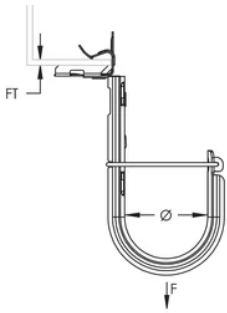

### PRODUCT ATTRIBUTES

Material: Steel;Spring Steel

Finish: Pregalvanized;nVent CADDY Armour

Diameter (Ø): 1"

Area: 1.07in<sup>2</sup>

Cable Capacity, Cat 5e: 20

Cable Capacity, Cat 6: 15

Cable Capacity, Cat 6A: 10

Flange Thickness (FT): 1/8"

Static Load (F): 60lb

## ADDITIONAL PRODUCT DETAILS

Non-continuous supports may not exceed spacing of 5' (1.5 m) per TIA 569-C.9.7 and EN 50174-2.

Cable capacity is calculated based on a 70% fill rate.

## DIAGRAMS