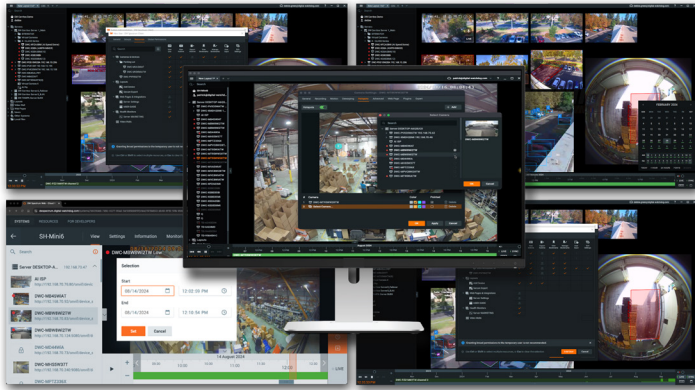


Blackjack[®]

Servers Powered by DW Spectrum[®] IPVMS

Scalable, enterprise-level servers, powered by DW Spectrum.

DW servers, powered by DW Spectrum.

Blackjack®

What are Blackjack servers?

Robust and user-friendly video management solutions, highly optimized to provide unlimited scalability, unmatched bandwidth savings and simplified system setup and management. The architecture is cross-platform for complete optimization to match any application.

DW Spectrum

Access and control from your phone or tablet: Our iPhone and Android app allow you to check in on your business from across town or across the country.

Designed and commissioned in the U.S.A

All DW recorders and workstation devices are designed, assembled and inspected in our California facility. Each product undergoes multiple levels of quality control to guarantee the highest quality and performance.