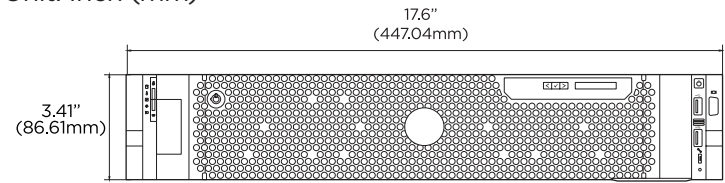

Blackjack[®] RACK SERVER

Server Powered by DW Spectrum[®] IPVMS

DW-BJRR2Y

NDAA/TAA
COMPLIANT PRODUCT

Dimensions

Unit: Inch (mm)

Summary

This dual-processor Blackjack Rack server is the ultimate recording solution at a throughput of up to 600Mbps. The 2U rack-mountable server is NDAA/TAA compliant, UL listed and includes Windows 11 IoT, Windows Server 2019, or Linux Ubuntu OS on a separate SSD, dual Intel Xeon processors, 32GB memory, up to four (4) 1GB and 10GB network cards and a dual power supply. The Blackjack Rack server comes preloaded with DW Spectrum and eight recording licenses and up to 520TB of raw internal storage options with selectable RAID5 and RAID6. The server comes complete with a 5-year, on-site, Next Business Day**, Keep Your Hard Drive warranty to ensure peace of mind.