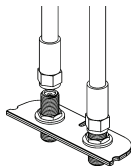

2-port STAR

2-6503-XX

Cable Pass

2-6504-XX

STAR / F conn.

F CONN. INSTALLATION

Assemble bulkheads to plate insert.

Connect incoming cables to bulkheads.

Assemble plate insert to wall plate.

Attach wall plate to the wall with provided screws.

INTEGRITY WIDE PLATES

2-6522D-XX
3-port STAR

2-6523D-XX
Cable Pass

2-6524D-XX
2-port STAR/
2-port F conn.

STAR JACKS INSTALLATION