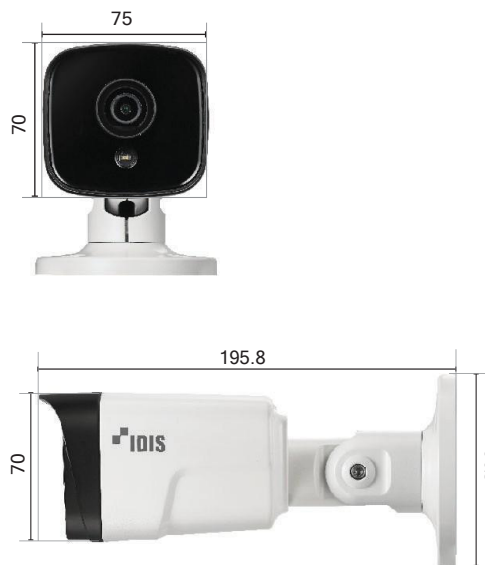

DIMENSIONS

(Unit - mm)