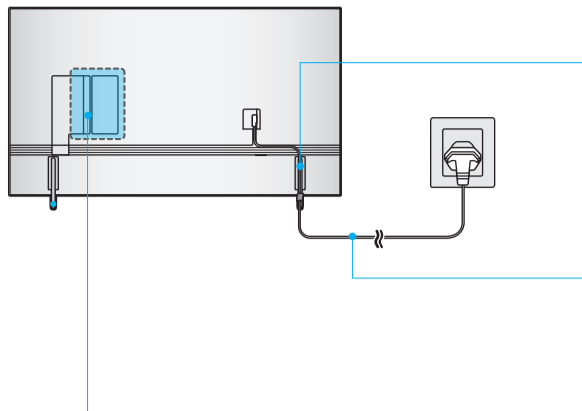

# Unpacking and Installation Guide

Scan this QR code with your smart phone to see helpful videos.

BN68-18073A-01

Power Cable

Holder-Cable

Samsung Smart Remote

User Manual / Regulatory Guide