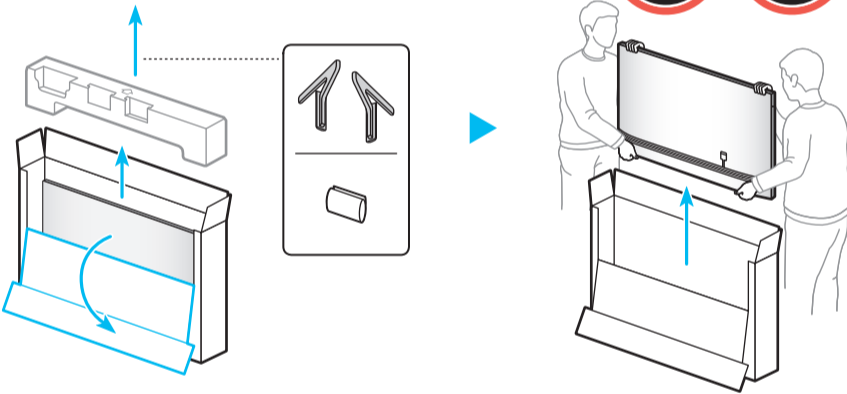

SAMSUNG

Unpacking and Installation Guide

Scan this QR code with your smart phone to see helpful videos.

BN68-18073A-01

1 43"

65" - 70"

50" - 55"

75"

85"

2 43" - 70"

75" - 85"

3