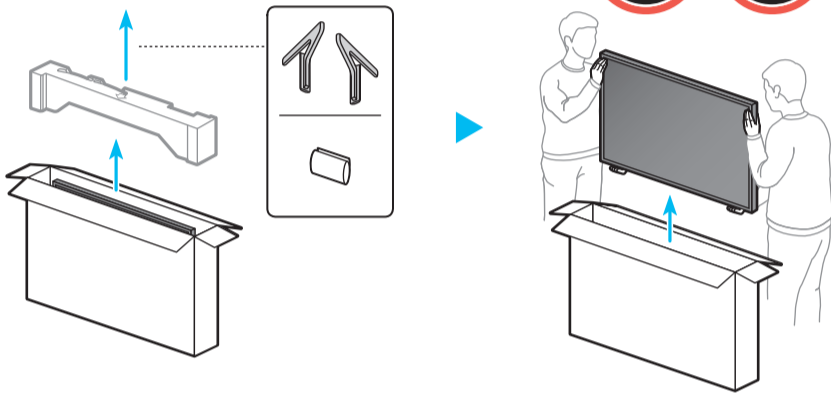

SAMSUNG

Unpacking and Installation Guide

Scan this QR code with your smart phone to see helpful videos.

BN68-18073A-01

1 43"

65" - 70"

50" - 55"

75"

85"

2 43" - 70"

75" - 85"

3