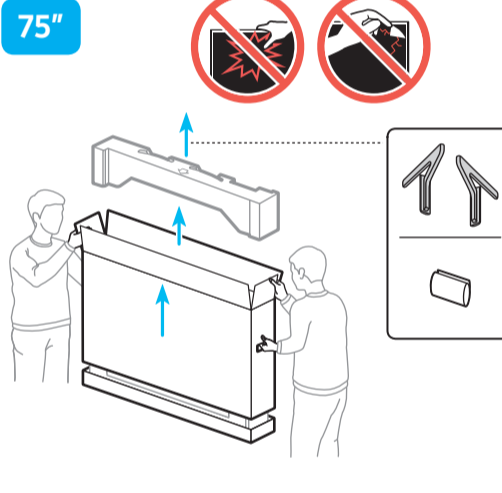

SAMSUNG

Unpacking and Installation Guide

Scan this QR code with your smart phone to see helpful videos.

BN68-18073A-01

1 43"

65" - 70"

50" - 55"

75"

85"

2 43" - 70"

75" - 85"

3