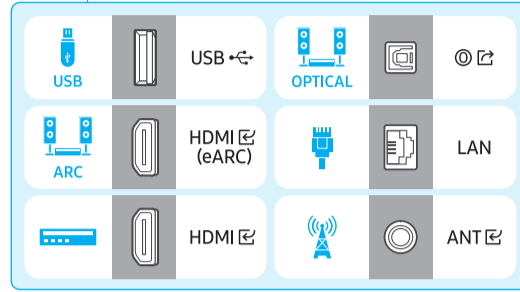

**SAMSUNG**

# Unpacking and Installation Guide

Scan this QR code with your smart phone to see helpful videos.

BN68-18073A-01

Power Cable

Holder-Cable

Samsung Smart Remote

User Manual / Regulatory Guide