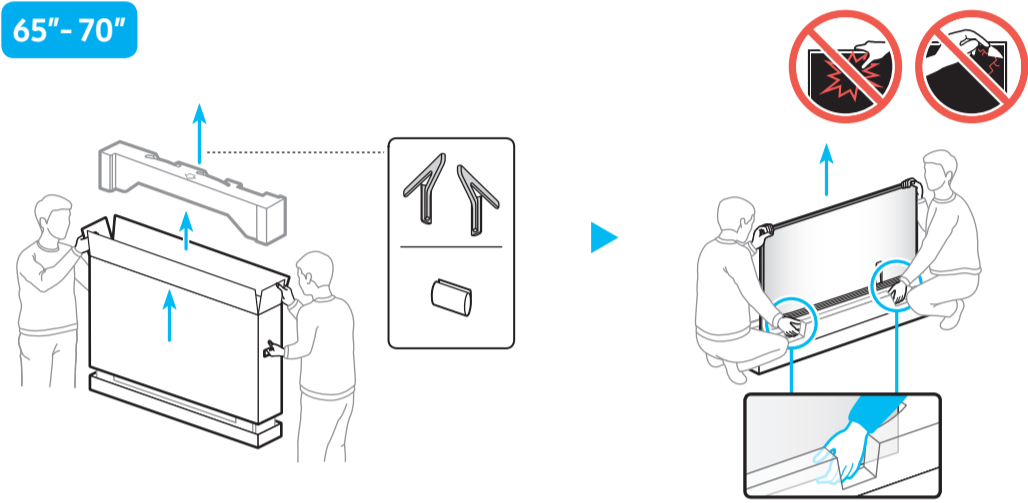

SAMSUNG

Unpacking and Installation Guide

Scan this QR code with your smart phone to see helpful videos.

BN68-18073A-01

1 43"

65" - 70"

50" - 55"

75"

85"

2 43" - 70"

75" - 85"

3