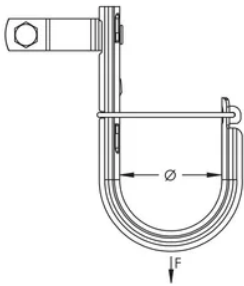

Cable Capacity, Cat 5e: 20

Cable Capacity, Cat 6: 15

Cable Capacity, Cat 6A: 10

Pedestal Size: 3/4" Square; 7/8" - 1 1/8" Round

ADDITIONAL PRODUCT DETAILS

Non-continuous supports may not exceed spacing of 5' (1.5 m) per TIA 569-C.9.7 and EN 50174-2.

Cable capacity is calculated based on a 70% fill rate.

DIAGRAMS

WARNING

nVent products shall be installed and used only as indicated in nVent's product instruction sheets and training materials. Instruction sheets are available at www.nvent.com and from your nVent customer service representative. Improper installation, misuse, misapplication or other failure to completely follow nVent's instructions and warnings may cause product malfunction, property damage, serious bodily injury and death and/or void your warranty.

North America

+1.800.753.9221

Option 1 – Customer Care

Option 2 – Technical Support

Europe

Netherlands:

+31 800-0200135

France:

+33 800 901 793

Europe

Germany:

800 1890272

Other Countries:

+31 13 5835404