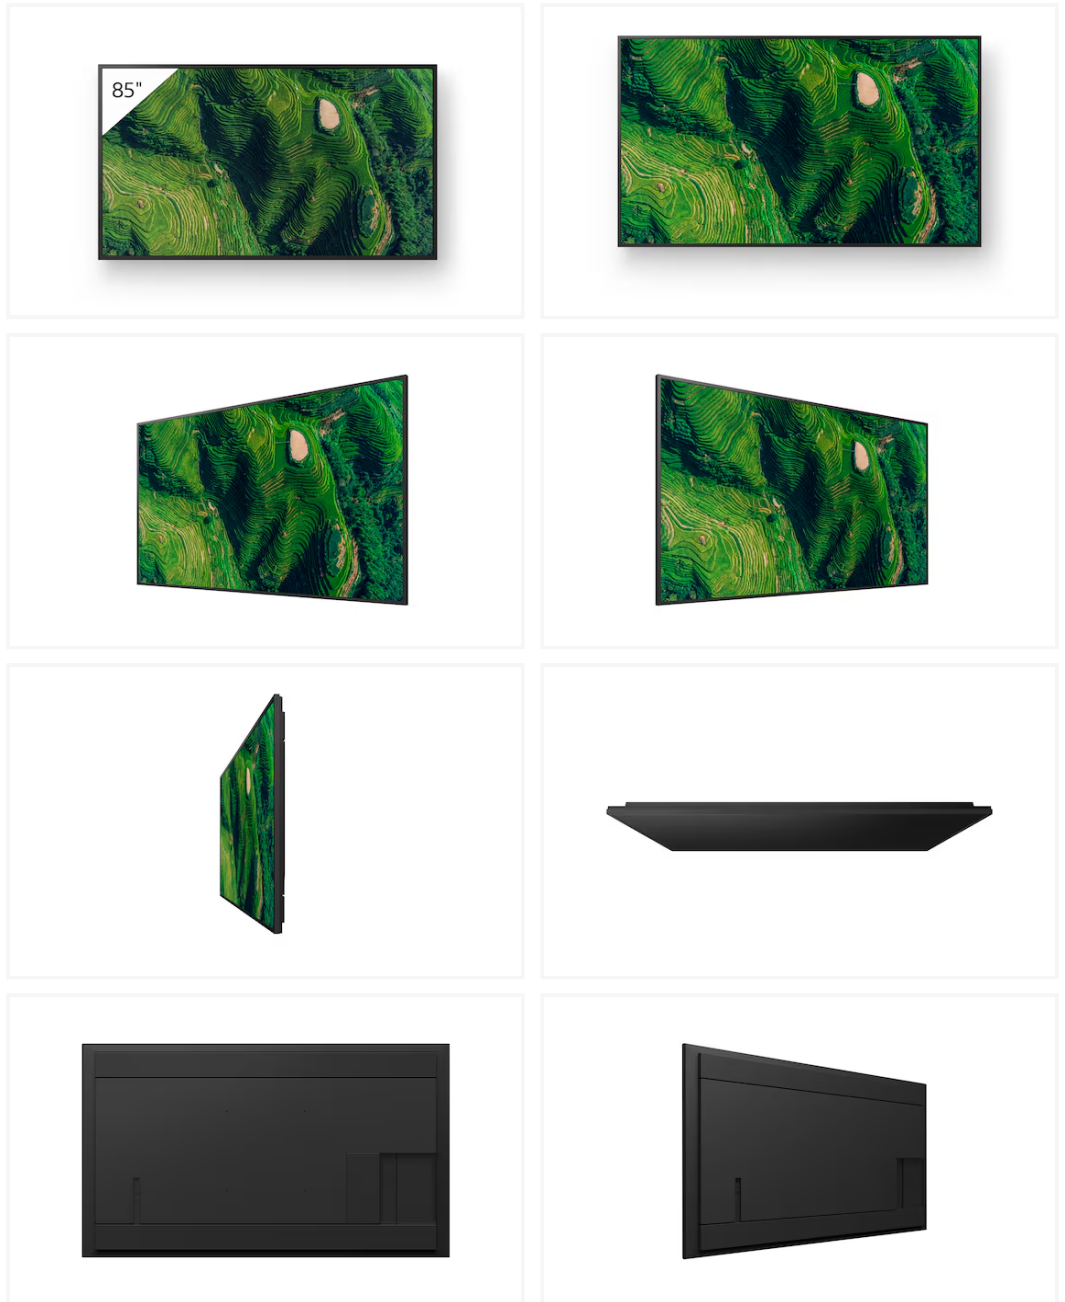

Measurements

Dimension of TV without Stand (W x H x D) 1910 x 1091 x 73 mm / 75 1/4 x 43 x 2 7/8 inch

Dimension of Package Carton (W x H x D) TBD

Weight

Weight of TV without Stand 41.5 kg / 91.5 lb

Weight of Package Carton (Gross) TBD

Gallery