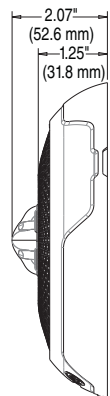

**Strobes, Horn Strobes
for Walls**

A0549-00

Horn

A0554-01

**Surface Mount Back Box
for Walls (SBBRL/SBBWL)**

L-Series with LED Dimensions: Ceiling-Mounted Equipment

A0608-00

**Strobes and Horn Strobes
for Ceilings**