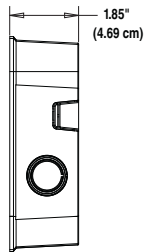

**Strobes, Horn Strobes
for Walls**

A0549-00

Horn

A0554-01

**Surface Mount Back Box
for Walls (SBBRL/SBBWL)**

L-Series with LED Dimensions: Ceiling-Mounted Equipment

A0608-00

**Strobes and Horn Strobes
for Ceilings**