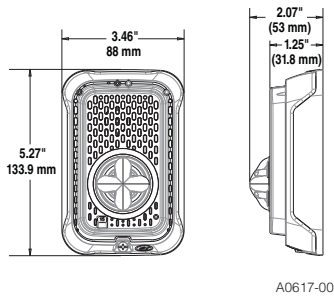

L-Series with LED Dimensions: Wall-Mounted Equipment

A0617-00

**Compact Strobe, Horn Strobe
for Wall**