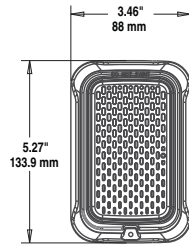

Compact Horn