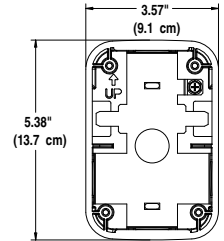

L-Series with LED Dimensions: Wall-Mounted Equipment

A0617-00

**Compact Strobe, Horn Strobe
for Wall**

A0547-00

Compact Horn

A0557-00

**Compact Surface Mount Back Box
for Walls (SBBGRL, SBBGWL)**

A0613-00