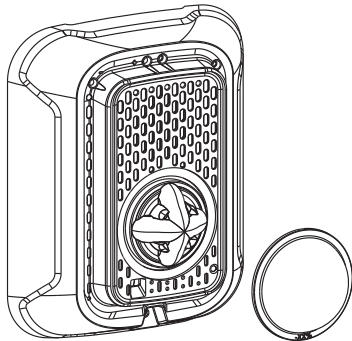

Bezel Installation

Installation to Wall-Mount Device

Installation to Ceiling-Mount Device

Colored Lens Installation

Installation to Wall-Mount Device

Installation to Ceiling-Mount Device

Ordering Information

Part No.	Description
Surface Mount Back Box	
SBBRL	Red, wall-mount, compatible with standard horns, strobes, horn strobes, chimes and chime strobes
SBBWL	White, wall-mount, compatible with standard horns, strobes, horn strobes, chimes and chime strobes
SBBSPRL	Red, wall-mount, compatible with speakers and speaker strobes
SBBSPWL	White, wall-mount, compatible with speakers and speaker strobes
SBBCRL	Red, ceiling-mount compatible with horns, strobe, horn strobes, chimes, chime strobes, speakers and speaker strobes
SBBCWL	White, ceiling-mount, compatible with horns, strobe, horn strobes, chimes, chime strobes, speakers and speaker strobes
SBBGRL	Red, wall-mount, compatible with compact horns, strobes, horn strobes
SBBGWL	White, wall-mount, compatible with compact horns, strobes, horn strobes
Bezels*	
BZR	Wall Red Bezel Kit
BZW	Wall White Bezel Kit
BZGR	Compact Wall Red Bezel Kit
BZGW	Compact Wall White Bezel Kit
BZRC	Horn Strobe Ceiling Red Bezel Kit
BZWC	Horn Strobe Ceiling White Bezel Kit
BZSPR	Speaker Strobe Wall Red Bezel Kit
BZSPW	Speaker Strobe Wall White Bezel Kit
BZSPRC	Speaker Strobe and Low-Frequency Ceiling Red Bezel Kit
BZSPWC	Speaker Strobe and Low-Frequency Ceiling White Bezel Kit
*Each bezel pack ships in a package of 5. Add one of the following extensions for print/language options: -F (FIRE), -AL (ALERT), -EV (EVAC), -AG (AGENT), -P (Plain), -FR (FEU), -PG (FOGO), -SP (FUEGO), -SPE (FUEGO/FIRE).	