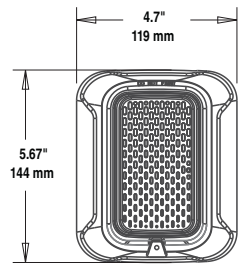

A0613-00

Horn