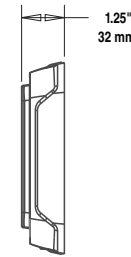

L-Series with LED Dimensions: Wall-Mounted Equipment

A0557-00

A0549-00

L-Series with LED Dimensions: Ceiling-Mounted Equipment

6.92" diam.
(175.77 mm)