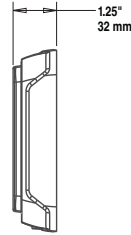

L-Series with LED Dimensions: Wall-Mounted Equipment

A0617-00

**Compact Strobe, Horn Strobe
for Wall**

A0547-00

Compact Horn

A0557-00

**Compact Surface Mount Back Box
for Walls (SBBGRL, SBBGWL)**

A0613-00