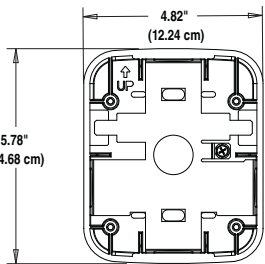

**Surface Mount Back Box
for Walls (SBBRL/SBBWL)**