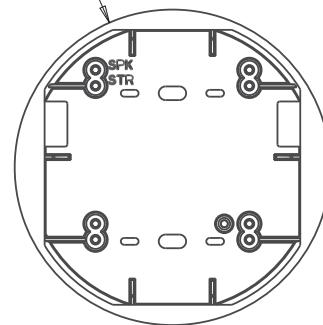

**Surface Mount Back Box
for Ceilings (SBBCL, SBCWL)**

6.92" diam.
(175.77 mm)