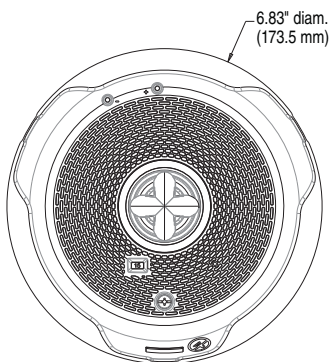

**Strobes, Horn Strobes
for Walls**

A0549-00

Horn

A0554-01

**Surface Mount Back Box
for Walls (SBBRL/SBBWL)**

L-Series with LED Dimensions: Ceiling-Mounted Equipment

A0608-00

**Strobes and Horn Strobes
for Ceilings**