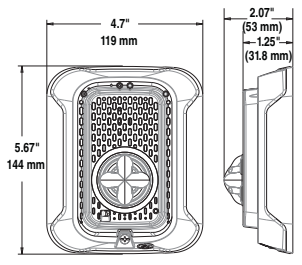

L-Series with LED Dimensions: Wall-Mounted Equipment

A0617-00

**Compact Strobe, Horn Strobe
for Wall**

A0547-00

Compact Horn

A0557-00

**Compact Surface Mount Back Box
for Walls (SBBGRL, SBBGWL)**

A0613-00