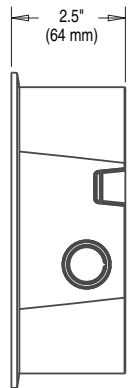

A0546-00

**Surface Mount Back Box
for Ceilings (SBBCL, SBCWL)**