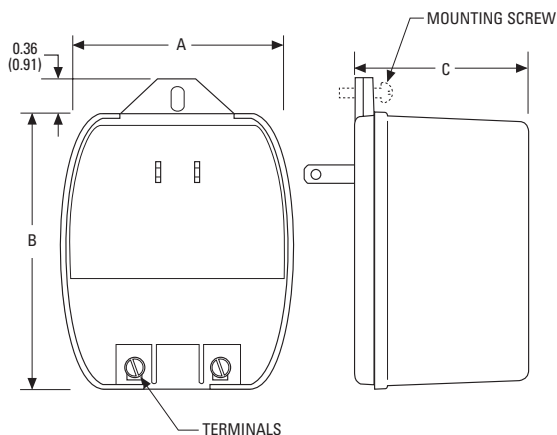

To meet different installation requirements, two models are available. The **TF2000** provides 20 VA output and the **TF9000** provides 50 VA output.

These economical power supplies, which are for indoor use only, plug into any 120 VAC duplex wall receptacle having a center screw. A mounting screw in the top of the power supply replaces the screw in the center of the receptacle cover to fasten the power supply securely to the receptacle.

Two screw terminals on the power supply provide easy connection of the 24 VAC output to one or more cameras.

A fuse inside the sealed unit provides protection against power supply or camera failure.

MODEL	A	B	C
TF2000	2.36 (5.99)	2.98 (7.57)	1.91 (4.85)
TF9000	2.75 (6.99)	3.10 (7.88)	2.20 (5.59)