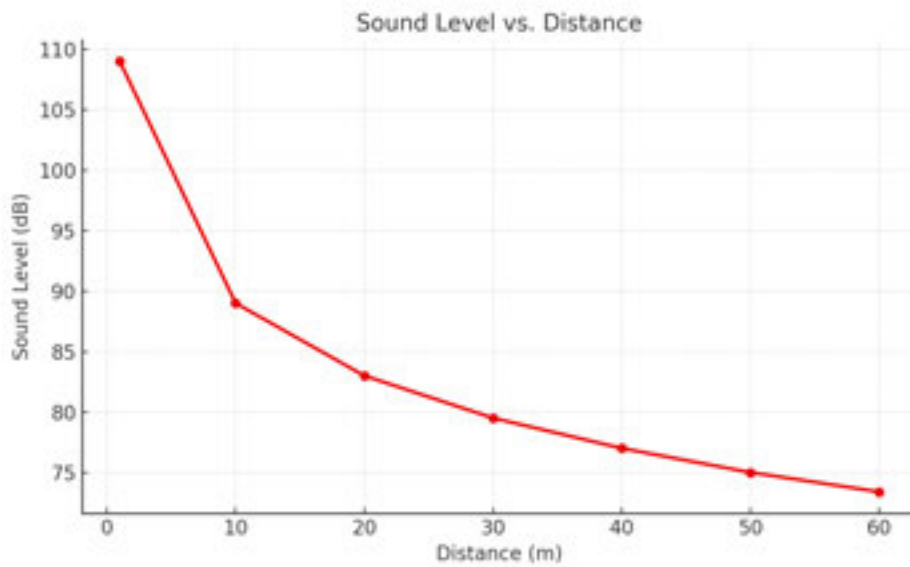

VX-5M-OB-CL-RIAW-X SIREN DECIBEL LEVEL

Perceived sound levels are subject to variation due to environmental factors. Audio may appear more prominent in enclosed or confined spaces compared to open environments, such as exterior cameras monitoring parking lots.

Distance (m / ft)	dB
1 / 3.28	109
10 / 32.8	89
20 / 65.61	83
30 / 98.42	79.5
40 / 131.23	77
50 / 164.042	75
60 / 196.85	73.4