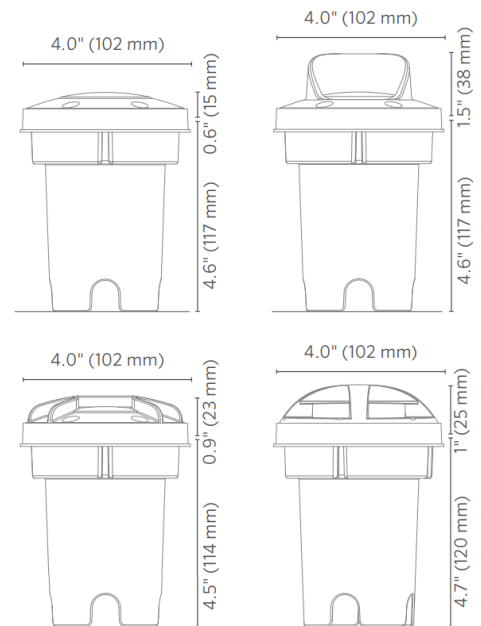

### Quick Facts

- Die-cast brass or composite construction
- MR-16 lamp type
- Compatible with Luxor® technology
- Input voltage: 10-15V

Diameter of collar is 3" / 7.62 cm

For more detail, [visit support](#).