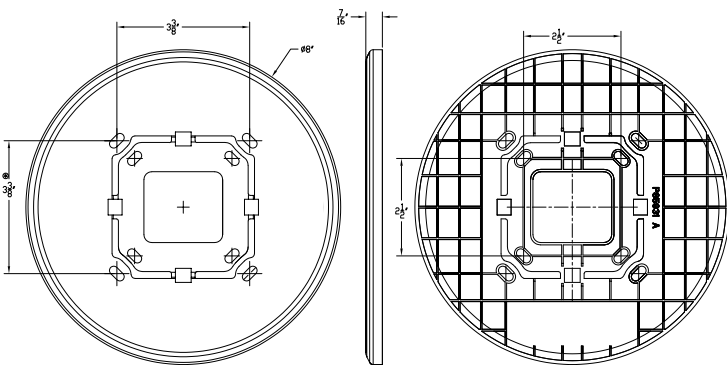

To support flexible and professional installations, the Eluxa Trim Plate series (ELTP-SG, ELTP-4S, ELTP-UNI) is UL and ULC listed for indoor use and enables seamless mounting of Eluxa appliances to recessed electrical back boxes. Whether you're working with single gang, double gang, octal, or 4" square configurations, these trim plates provide greater wall coverage and integration flexibility—making them ideal for retrofit applications.

Figure 1. ELTP-SG

Figure 2. ELTP-4S-W

Figure 3. ELTP-UNI-C

Specification and Ordering Information

Model Number	Description	Specification	Color	Wall/Ceiling
ELTP-SG-W-R-10PK	Eluxa trim plate wall single gang C/W beauty cover red (Pack of 10)	Single gang/4" back box/wall	Red	Wall
ELTP-SG-W-W-10PK	Eluxa trim plate wall single gang C/W Beauty cover white (Pack of 10)	Single gang/4" back box/wall	White	Wall
ELTP-4S-W-R-10PK	Eluxa trim plate wall speaker MT Chime AMT red (Pack of 10)	Single gang/4" back box/double gang	Red	Wall
ELTP-4S-W-W-10PK	Eluxa trim plate wall speaker MT Chime AMT white (Pack of 10)	Single gang/4" back box/double gang	White	Wall
ELTP-UNI-C-R-10PK	Eluxa trim plate ceiling Horn Strobe Speaker Chime MT red (Pack of 10)	Universal ceiling/ single gang/4" back box/octal	Red	Ceiling
ELTP-UNI-C-W-10PK	Eluxa trim plate ceiling Horn Strobe Speaker Chime MT white (Pack of 10)	Universal ceiling/ single gang/4" back box/octal	White	Ceiling