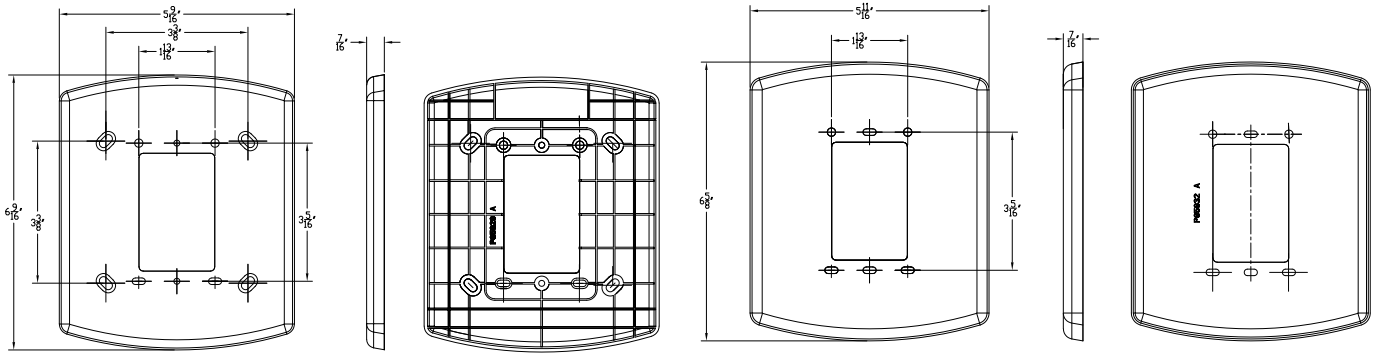

To support flexible and professional installations, the Eluxa Trim Plate series (ELTP-SG, ELTP-4S, ELTP-UNI) is UL and ULC listed for indoor use and enables seamless mounting of Eluxa appliances to recessed electrical back boxes. Whether you're working with single gang, double gang, octal, or 4" square configurations, these trim plates provide greater wall coverage and integration flexibility—making them ideal for retrofit applications.

Each trim plate is complete with hardware, sold in packs of 10, so no additional parts are required, saving time and reducing complexity on the job site. Their durable design adds stability to devices in challenging installations, while also concealing wall imperfections or misaligned electrical boxes, ensuring a clean, professional finish every time.

Available in Red or White to match Eluxa appliances, the trim plates offer both aesthetic consistency and installation versatility, making them the go-to solution for installers who demand reliability, efficiency, and visual appeal.

Figure 1. ELTP-SG

Figure 2. ELTP-4S-W

Figure 3. ELTP-UNI-C

Specification and Ordering Information

Model Number	Description	Specification	Color	Wall/Ceiling
ELTP-SG-W-R-10PK	Eluxa trim plate wall single gang C/W beauty cover red (Pack of 10)	Single gang/4" back box/wall	Red	Wall
ELTP-SG-W-W-10PK	Eluxa trim plate wall single gang C/W Beauty cover white (Pack of 10)	Single gang/4" back box/wall	White	Wall
ELTP-4S-W-R-10PK	Eluxa trim plate wall speaker MT Chime AMT red (Pack of 10)	Single gang/4" back box/double gang	Red	Wall
ELTP-4S-W-W-10PK	Eluxa trim plate wall speaker MT Chime AMT white (Pack of 10)	Single gang/4" back box/double gang	White	Wall
ELTP-UNI-C-R-10PK	Eluxa trim plate ceiling Horn Strobe Speaker Chime MT red (Pack of 10)	Universal ceiling/ single gang/4" back box/octal	Red	Ceiling
ELTP-UNI-C-W-10PK	Eluxa trim plate ceiling Horn Strobe Speaker Chime MT white (Pack of 10)	Universal ceiling/ single gang/4" back box/octal	White	Ceiling