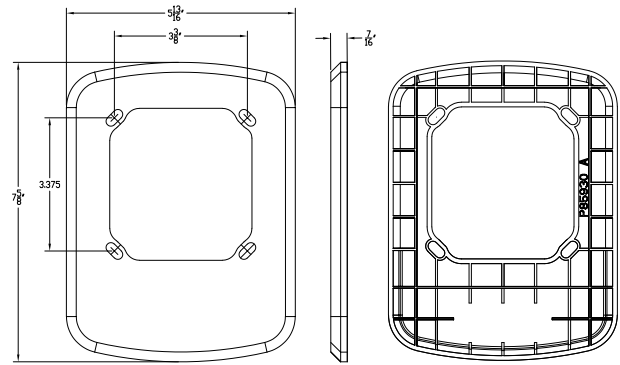

To support flexible and professional installations, the Eluxa Trim Plate series (ELTP-SG, ELTP-4S, ELTP-UNI) is UL and ULC listed for indoor use and enables seamless mounting of Eluxa appliances to recessed electrical back boxes. Whether you're working with single gang, double gang, octal, or 4" square configurations, these trim plates provide greater wall coverage and integration flexibility—making them ideal for retrofit applications.

Figure 1. ELTP-SG

Figure 2. ELTP-4S-W

Figure 3. ELTP-UNI-C

Specification and Ordering Information

Model Number	Description	Specification	Color	Wall/Ceiling
ELTP-SG-W-R-10PK	Eluxa trim plate wall single gang C/W beauty cover red (Pack of 10)	Single gang/4" back box/wall	Red	Wall
ELTP-SG-W-W-10PK	Eluxa trim plate wall single gang C/W Beauty cover white (Pack of 10)	Single gang/4" back box/wall	White	Wall
ELTP-4S-W-R-10PK	Eluxa trim plate wall speaker MT Chime AMT red (Pack of 10)	Single gang/4" back box/double gang	Red	Wall
ELTP-4S-W-W-10PK	Eluxa trim plate wall speaker MT Chime AMT white (Pack of 10)	Single gang/4" back box/double gang	White	Wall
ELTP-UNI-C-R-10PK	Eluxa trim plate ceiling Horn Strobe Speaker Chime MT red (Pack of 10)	Universal ceiling/ single gang/4" back box/octal	Red	Ceiling
ELTP-UNI-C-W-10PK	Eluxa trim plate ceiling Horn Strobe Speaker Chime MT white (Pack of 10)	Universal ceiling/ single gang/4" back box/octal	White	Ceiling