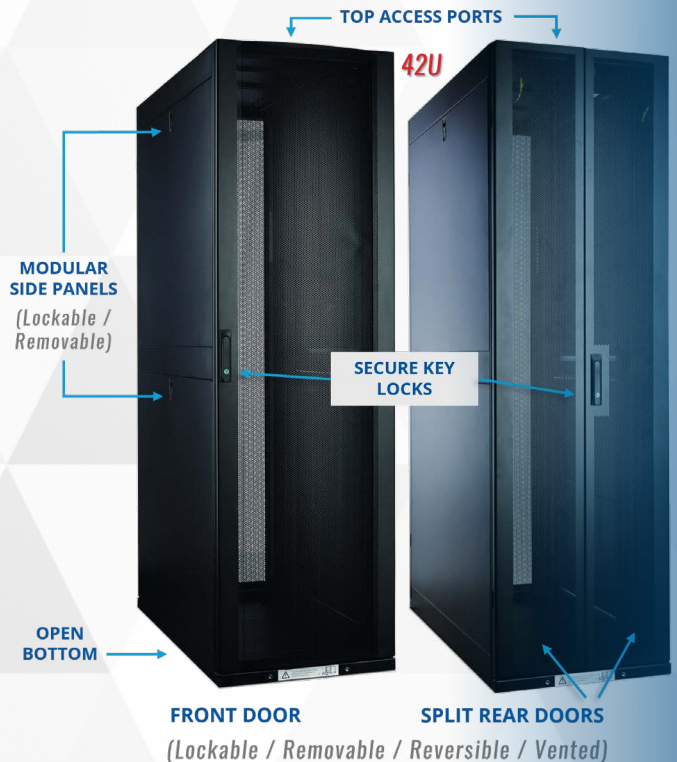

Features:

- Quick release 360° panel design
- 180° Swing Doors
- Easy cable routing
- Simplified equipment access ports
- Space efficient customization
- Secure key-lock entry
- Guards against damage, tampering, and theft
- Promotes optimal equipment performance
- Generous front-to-rear airflow cooling