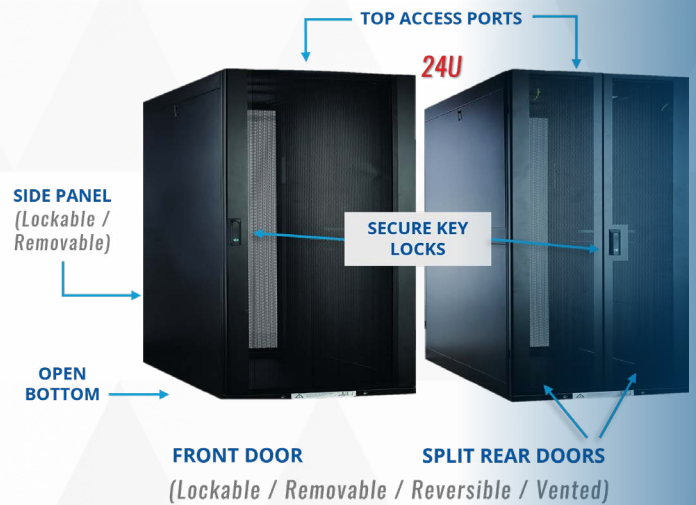

Power Cabinets

Enclosure Series 24U & 42U Advanced Server Rack Solutions

Minuteman's Power Cabinets are the ideal solution for secure server networking and power management equipment installations. These premium 42U and 24U Enclosure Power Cabinets come fully assembled with a pre-installed UPS to kickstart power efficiency for all your applications. Packed with features to ensure long term success and smooth accessibility of all your equipment for years to come!

Model	Description
MMCAB24S5K	Half-height, 24U Cabinet with 5kVA UPS
MMCAB24S6K	Half-height, 24U Cabinet with 6kVA UPS
MMCAB24S8K	Half-height, 24U Cabinet with 8kVA UPS
MMCAB24S10K	Half-height, 24U Cabinet with 10kVA UPS
MMCAB42S5K	Full-height, 42U Cabinet with 5kVA UPS
MMCAB42S6K	Full-height, 42U Cabinet with 6kVA UPS
MMCAB42S8K	Full-height, 42U Cabinet with 8kVA UPS
MMCAB42S10K	Full-height, 42U Cabinet with 10kVA UPS