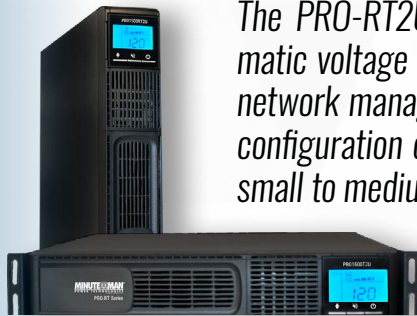

Standby

The *Ensfire-G Series* offers standby protection, perfect for small-load applications, with a compact profile for desktop, floor, or wall mounting.

Ensfire-G

Model	VA / Watts	Runtime (mins)
EN450G	450VA/250W	3/11
EN600GU	600VA/330W	2/10
EN750G	750VA/450W	4/12
EN900LGU	900VA/500W	3/11

Line Interactive

The *Entrust-LG Series* is a small but mighty line-interactive mini tower UPS. The versatile form factor allows for seamless integration into any environment.

Entrust-LG

ETR550LG	550VA/330W	3/12
ETR850LG	850VA/510W	3/12
ETR1000LGU	1000VA/600W	3/12
ETR1350LGU	1350VA/810W	3/12
ETR1500LGU	1500VA/900W	3/12
ETR2000LGU	2000VA/1200W	3/12

Note: Products are not to scale.

Power Distribution Units (PDU)

Putting the Power to Manage & Monitor Your Devices in Your Hands

The Minuteman RPM is the ideal solution for network administrators who manage one or more remote locations. Once connected to the network, you can easily control it from virtually anywhere using a standard web browser and your password.