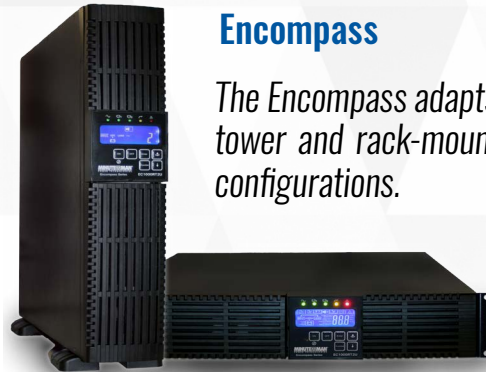

Uninterruptible Power Supplies (UPS)

Complete Protection For Your Equipment, BIG or Small

The Encompass Series offers two unique form factors and delivers comprehensive protection only offered by a true online UPS. By regenerating the incoming AC signal, through double conversion technology, an online UPS provides an impenetrable “electrical firewall,” providing the most fail-safe power protection available.

Model	VA / Watts	Runtime (mins)
EC1000RT2U	1000VA/900W	2/10
EC1500RT2U	1500VA/1350W	5/15
EC2000RT2U	2000VA/1800W	3/10
EC3000RT2U	3000VA/2700W	3/10
EC1000RT2UNC	1000VA/900W	2/10
EC1500RT2UNC	1500VA/1350W	5/15
EC2000RT2UNC	2000VA/1800W	3/10
EC3000RT2UNC	3000VA/2700W	3/10

Encompass

The Encompass adapts to tower and rack-mounted configurations.

EC1000LCD	1000VA/900W	2/10
EC1500LCD	1500VA/1350W	5/15
EC2000LCD	2000VA/1800W	3/10
EC3000LCD	3000VA/2700W	3/10
EC1000LCD-NC	1000VA/900W	2/10
EC1500LCD-NC	1500VA/1350W	5/15
EC2000LCD-NC	2000VA/1800W	3/10
EC3000LCD-NC	3000VA/2700W	3/10