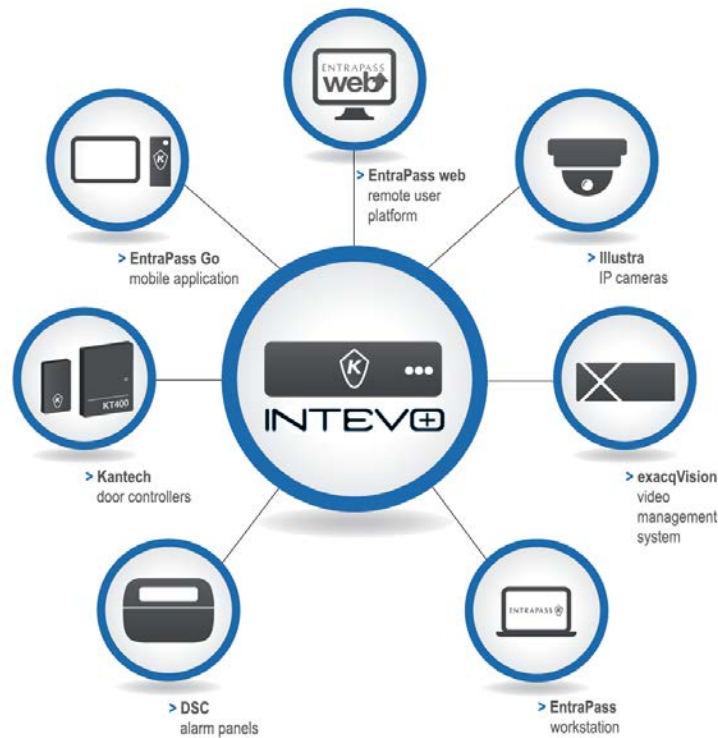

Recommended System Capacities

Recommended maximum capacities for the INTEVO server	
Card Readers	256
Card Users	10,000
Card User Access Levels	250 (per site)
Access Level Combinations	Unlimited
Schedules	100 (per site)
Holidays	366
System Operator Passwords	Unlimited
Operator Security Levels	Unlimited (pre-defined) Concurrent System
Languages	2
Multi-Site Gateways	1
Serial /USB Sites	32
Remote IP Sites	64
Concurrent EntraPass web and/or go Logins	50 (1 included with INTEVO)
Operator Workstations	20 (1 on server & 2 additional (with live video capability) licenses included with INTEVO)
IP Cameras	32

For more information on supported IP video devices, visit: <https://exacq.com/integration/ipcams/>

Integration Capabilities	
Intrusion	DSC Intrusion Panels* (HS2016, HS2032, HS2064, HS2128, PC1616, PC1832, PC1864, PC4020)
Video	exacqVision video management system, American Dynamics VideoEdge NVR and Intellex

* DSC PowerSeries is supported by Kantech. DSC PowerSeries Neo is supported by Kantech and Exacq.