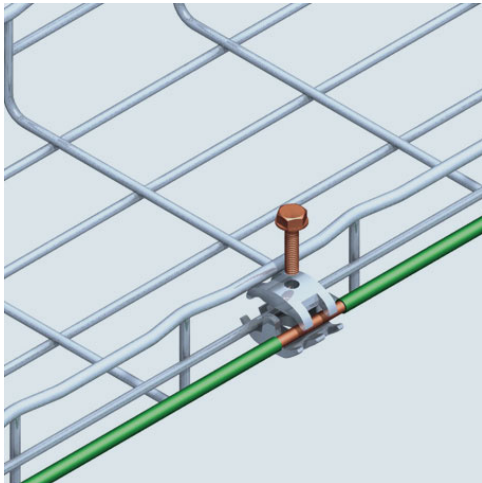

Cablofil  
Grounding Lug UI/Csa Clamp [942866]  
Part No. 942866

Cablofil Wiremesh Cable Tray concept based upon performance, safety and economy

## Features & Benefits

Cablofil's Wiremesh Cable Tray concept is based on performance, safety, and economy. These three qualities make the Cablofil Wiremesh Cable Tray system preferred by installers

Cablofil adapts to the most complex configurations

Structure provides maximum strength for minimum weight

Ease of creating fittings on-site

Wide range of unique and universal accessories

Complete freedom in routing

Exceptionally fast installation

### Dimensions

Product Width US	1.06 in	Product Weight US	0.16 lb
Product Volume US	0.001 cu ft	Product Depth US	1.1 in
Product Height US	1.34 in		