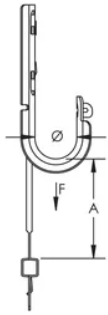

Area: 690mm²

Cable Capacity, Cat 5e: 20

Cable Capacity, Cat 6: 15

Cable Capacity, Cat 6A: 10

A: 65 mm

Static Load (F): 270N

ADDITIONAL PRODUCT DETAILS

Additional support wire required per NEC® 300.11.

Non-continuous supports may not exceed spacing of 5' (1.5 m) per TIA 569-C.9.7 and EN 50174-2.

Cable capacity is calculated based on a 70% fill rate.

DIAGRAMS

WARNING

nVent products shall be installed and used only as indicated in nVent's product instruction sheets and training materials. Instruction sheets are available at www.nvent.com and from your nVent customer service representative. Improper installation, misuse, misapplication or other failure to completely follow nVent's instructions and warnings may cause product malfunction, property damage, serious bodily injury and death and/or void your warranty.

North America

+1.800.753.9221

Option 1 – Customer Care

Option 2 – Technical Support

Europe

Netherlands:

+31 800-0200135

France:

+33 800 901 793

Europe

Germany:

800 1890272

Other Countries:

+31 13 5835404