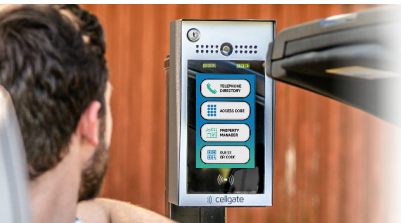

SCAN FOR W482
MONTHLY SERVICE PLANS

SCAN FOR TECHNICAL
SPECIFICATIONS

cellgate | TOTAL PROPERTY WIRELESS ACCESS

1.855.694.2837

cell-gate.com