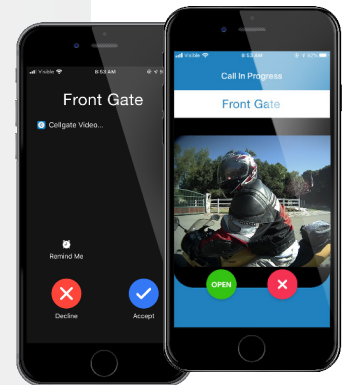

W482

**ONE STEP
NETWORK
CONNECTIVITY**

Does not support CellGate
external cameras

Part Numbers

Surface Mount

Provides One Wiegand Input
AA1MLPE-VPN

Provides Three Wiegand Inputs
AA1MLPE-2X-VPN

Recessed Mount Kit

ENC-WRM1001

Key Features

- Streaming internet video telephone entry
- Brilliant 8" color touchscreen
- Calls up to 6 app video contacts and 3 voice-only numbers per directory listing
- Voice Mail Intelligence - VMI system ignores voice mail and continues call group
- Access control via one native 26-bit Wiegand input or three Wiegand inputs; CellGate readers available
- Built-in HID card reader
- 10,000 local codes and 64,000 non-local codes
- Prop open notification if gate is left open more than 3 minutes
- SmartScreen call management customizable touch screen call options for improved visitor management
- One Step Network Configuration defaults to DHCP setting. no private IP addresses are required. POE compatible.

powered by: ethernet

W482 Feature Spotlight

Virtual Key Visitor Management

Individual Keys: QR Code key for one visitor who needs recurring access; can be created with or without restrictions.

Temporary Event Keys: QR Code Key or PIN Code Key for multiple visitors requiring access between 1-hour to 7 days.

NEW

Single-Use Keys: QR Code Key or PIN Code Key for one visitor who needs one-time access, ideal for deliveries or one-off visitors.

Connecting Integrations

Fire Alarm Function

- Able to receive a fire alarm input & open assigned devices
- Entries can be secured at end of fire alarm event