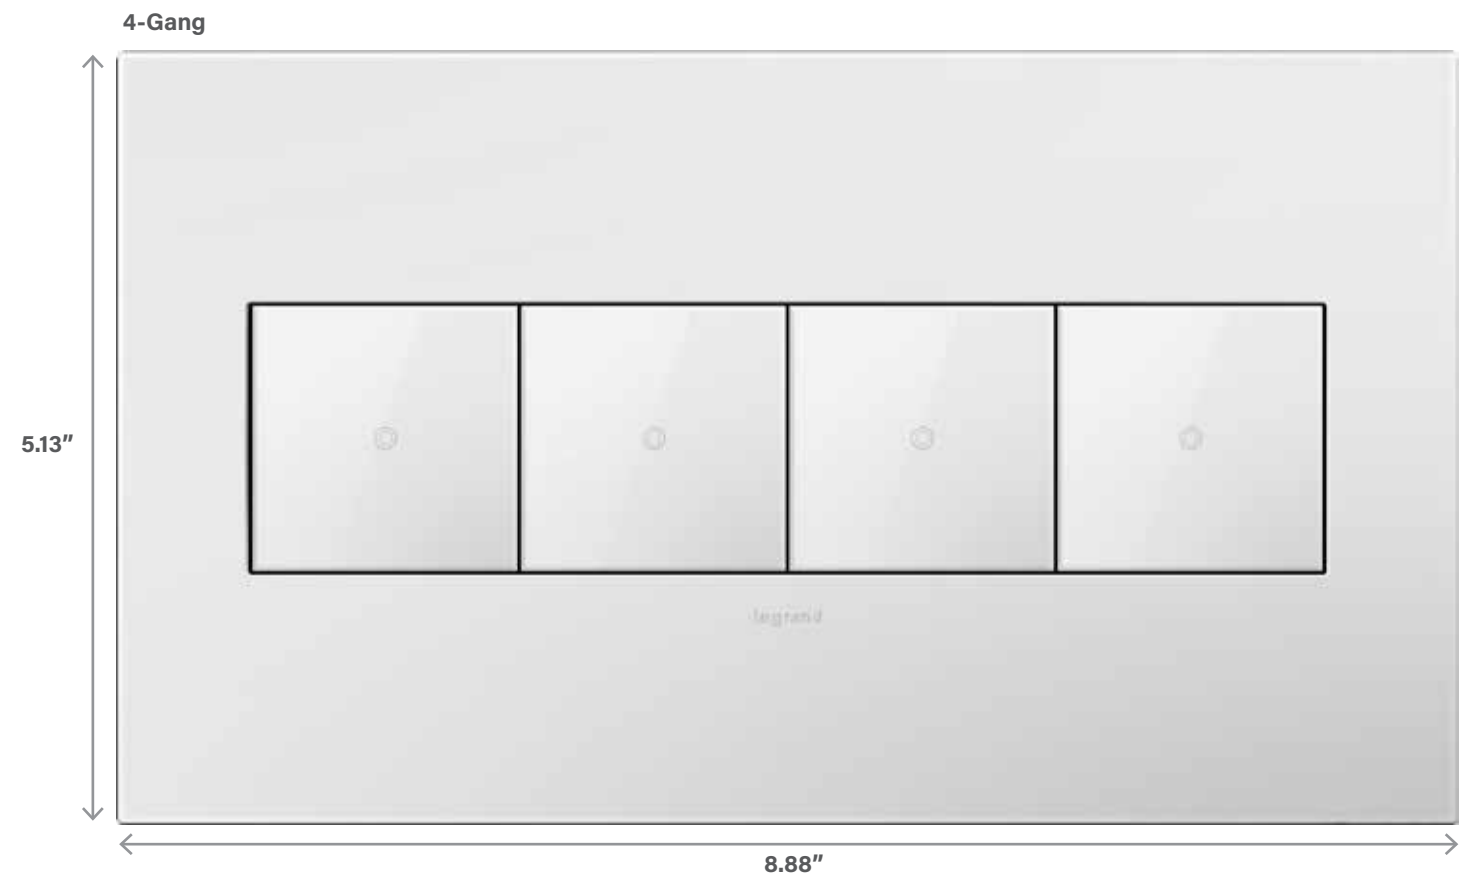

## Wall Plates

Available in six gang sizes, adorne wall plates provide the perfect complement to adorne switches, dimmers, outlets and accessories. The collection includes a variety of finishes, from cast metals like Satin Nickel and Oil-Rubbed Bronze to real materials such as linen and wood. In addition, the collection includes a full offering of plastic plates in contemporary and classic colors, as well as three innovative Soft Touch finishes. Each wall plate is packaged with a mounting frame to enable easy installation when paired with a device. All plates are screwless and simply snap onto the included metal frame. See page 40 for more information on the adorne frame system.

All adorne wall plates are UL and ETL-approved. 5- and 6-Gang wall plates are not available in all colors.

5-Gang  
5.13" x 10.7"

6-Gang  
5.13" x 12.5"