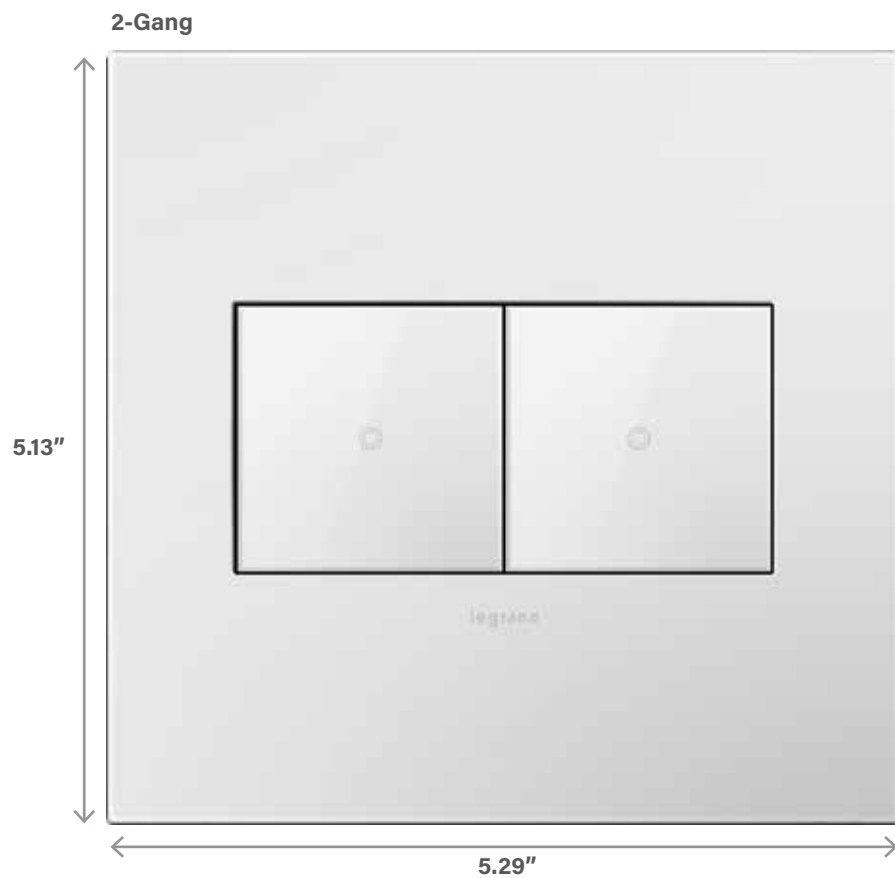

## Wall Plates

Available in six gang sizes, adorne wall plates provide the perfect complement to adorne switches, dimmers, outlets and accessories. The collection includes a variety of finishes, from cast metals like Satin Nickel and Oil-Rubbed Bronze to real materials such as linen and wood. In addition, the collection includes a full offering of plastic plates in contemporary and classic colors, as well as three innovative Soft Touch finishes. Each wall plate is packaged with a mounting frame to enable easy installation when paired with a device. All plates are screwless and simply snap onto the included metal frame. See page 40 for more information on the adorne frame system.

All adorne wall plates are UL and ETL-approved. 5- and 6-Gang wall plates are not available in all colors.

5-Gang  
5.13" x 10.7"

6-Gang  
5.13" x 12.5"