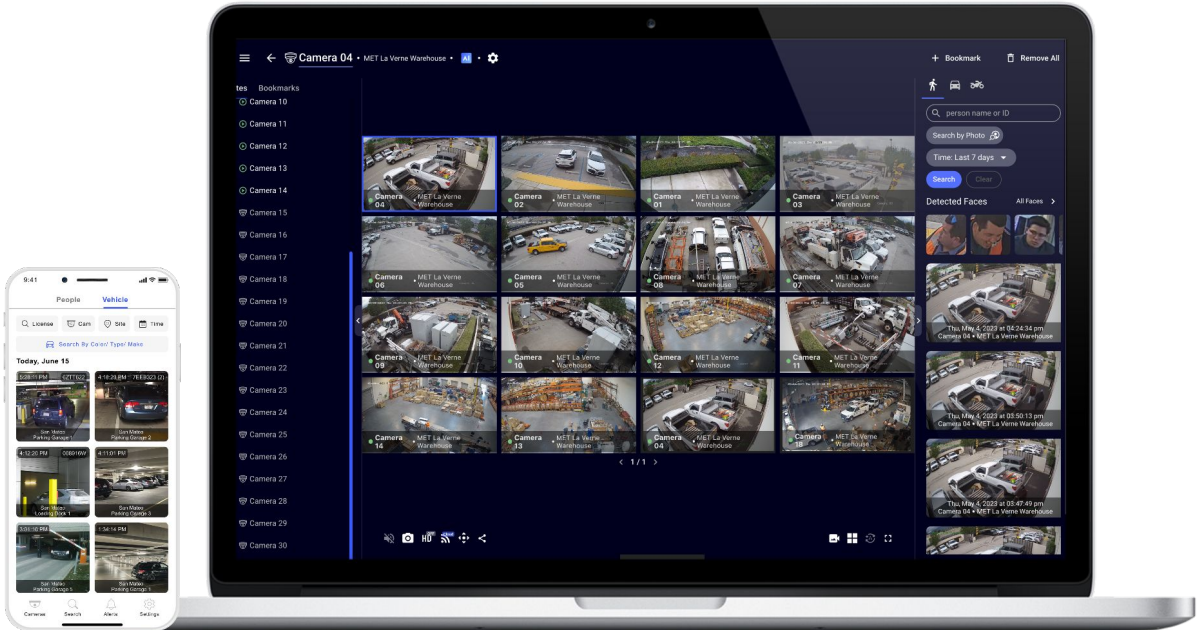

KEY FEATURES

Receive Instant Smart Alerts for Intruders/Trespassers/Person of Interest/Vehicle of Interest via SMS/Email/Push Notifications

Remote Live Stream Monitoring

- Remote Live Streaming up to 16 Cameras in HD
- Bookmark and Auto-Cycle Play for Live Monitoring

Share Live Camera Streams With First Responders

Find Events Fast with Smart Video Search and Archive/Share for Future Reference

View Live Footage From any Desktop / Mobile Device

Flexible Hybrid Storage Locally or on the Cloud