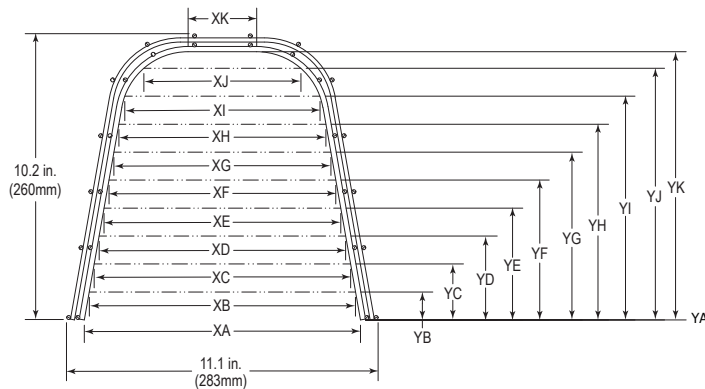

DETAIL A-A

DETAIL B

DETAIL A-A

LEVEL	INTERNAL DIMENSIONS	
	X in. (mm)	in. (mm)
A	9.8 (251)	0
B	9.5 (242)	1 (25)
C	9.1 (233)	2 (50)
D	8.8 (224)	3 (76)
E	8.4 (215)	4 (101)
F	8.1 (206)	5 (127)
G	7.7 (197)	6 (152)
H	7.4 (188)	7 (177)
I	6.9 (177)	8 (203)
J	5.6 (143)	9 (228)
K	2.4 (62)	9.5 (241)

INSTALLATION INSTRUCTIONS

1. Overlap the two wire guards to desired final fit and center the wire guard over existing appliance.
2. Evenly space wire guard brackets mark and drill mounting holes (see pictorial for size).
3. If anchors are used insert anchors into drilled holes.
4. Install wire guard bracket over wire and secure with screw.

All dimensions are approximate

SMOKE DETECTOR GUARDS

STI-9601	8.25 x 2.75"
STI-9601-SS	8.25 x 2.75"
STI-9602	8.25 x 4.25"
STI-9604	7 x 3.25"
STI-9604-SS	7 x 3.25"
STI-9605	7.125 x 4.5"
STI-9605-SS	7.125 x 4.5"
STI-9609	8.25 x 4.6"
STI-9609-SS	8.25 x 4.6"