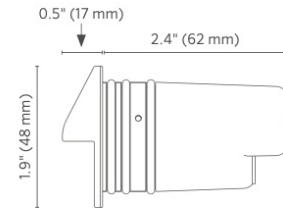

Quick Facts

- 316 marine-grade stainless steel
- Four faceplate options for maximum design flexibility
- Compatible with Luxor® technology
- Phase and PWM dimmable
- Input voltage: 10-15V

VO Wall Light SPECIFICATIONS