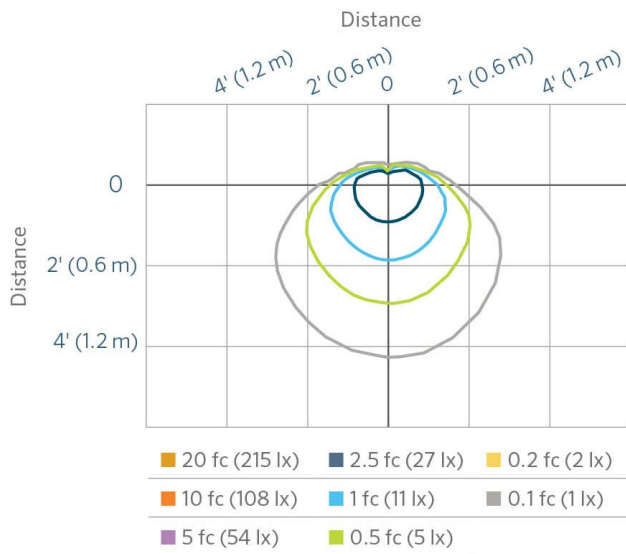

VO-ST 1 LED - Illuminance at a Distance

Distance Feet (Meters)	Center Beam fc Foot-Candles (Lux)	Beam Width	
		Vertical : 33.2 °	Horizontal : 35.8 °
2.0' (0.6 m)	107.0 fc (1,152 lx)	1.2' (0.4 m)	1.3' (0.4 m)
4.0' (1.2 m)	26.7 fc (287 lx)	2.4' (0.7 m)	2.6' (0.8 m)
6.0' (1.8 m)	11.9 fc (128 lx)	3.6' (1.1 m)	3.9' (1.2 m)
8.0' (2.4 m)	6.7 fc (72 lx)	4.8' (1.5 m)	5.2' (1.6 m)
10.0' (3.1 m)	4.3 fc (46 lx)	6.0' (1.8 m)	6.5' (2.0 m)
12.0' (3.7 m)	3.0 fc (32 lx)	7.2' (2.2 m)	7.8' (2.4 m)

VO-RD 1 LED - Illuminance at a Distance

Distance Feet (Meters)	Center Beam fc Foot-Candles (Lux)	Beam Width	
		Vertical : 20.7 °	Horizontal : 34.2 °
0.5' (0.2 m)	21.9 fc (236 lx)	0.18' (0.1 m)	0.31' (0.1 m)
1.0' (0.3 m)	5.48 fc (58 lx)	0.36' (0.1 m)	0.62' (0.2 m)
1.5' (0.5 m)	2.44 fc (26 lx)	0.55' (0.2 m)	0.92' (0.3 m)
2.0' (0.6 m)	1.37 fc (15 lx)	0.73' (0.2 m)	1.23' (0.4 m)
2.5' (0.8 m)	0.88 fc (9 lx)	0.91' (0.3 m)	1.54' (0.5 m)
3.0' (0.9 m)	0.61 fc (7 lx)	1.09' (0.3 m)	1.85' (0.6 m)

VO-GW180 1LED Isofootcandle Plot