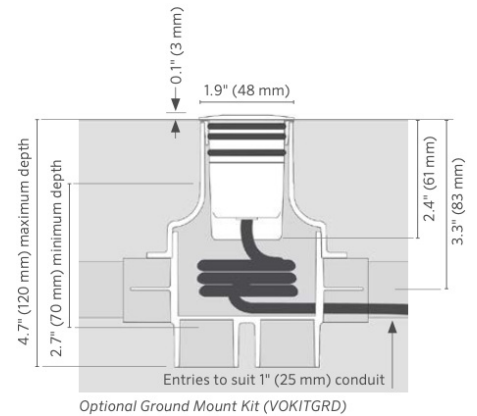

VO Wall Light **DESIGNER PREMIUM**

PROJECT

CATALOG #

TYPE

NOTES

The VO In-Grade/Wall Light includes a sturdy installation sleeve ideal for landscape applications. Premium stainless steel construction ensures long-lasting performance in a range of settings, from concrete hardscapes to subterranean environments.

Quick Facts

- 316 marine-grade stainless steel
- Four faceplate options for maximum design flexibility
- Compatible with Luxor® technology
- Phase and PWM dimmable
- Input voltage: 10-15V

VO Wall Light SPECIFICATIONS

EXAMPLE FIXTURE CONFIGURATION: VO-XX-XXXX-XX

VO-ST 1 LED - Illuminance at a Distance

Distance Feet (Meters)	Center Beam fc Foot-Candles (Lux)	Beam Width	
		Vertical : 33.2 °	Horizontal : 35.8 °
2.0' (0.6 m)	107.0 fc (1,152 lx)	1.2' (0.4 m)	1.3' (0.4 m)
4.0' (1.2 m)	26.7 fc (287 lx)	2.4' (0.7 m)	2.6' (0.8 m)
6.0' (1.8 m)	11.9 fc (128 lx)	3.6' (1.1 m)	3.9' (1.2 m)
8.0' (2.4 m)	6.7 fc (72 lx)	4.8' (1.5 m)	5.2' (1.6 m)
10.0' (3.1 m)	4.3 fc (46 lx)	6.0' (1.8 m)	6.5' (2.0 m)
12.0' (3.7 m)	3.0 fc (32 lx)	7.2' (2.2 m)	7.8' (2.4 m)