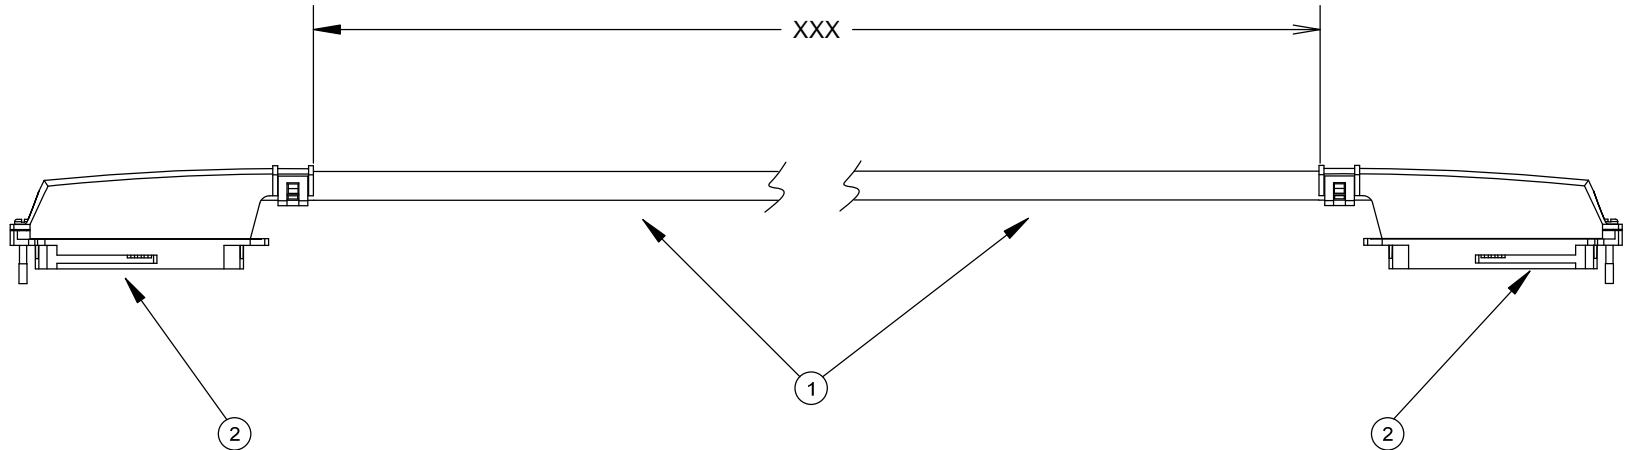

Rev.	Description	By	Date

Notes:

TELCO WIRING (MALE) TABLE			
R=RING	POS	POS	T=TIP
BLUE WHITE	1R	T26	WHITE BLUE
ORANGE WHITE	2R	T27	WHITE ORANGE
GREEN WHITE	3R	T28	WHITE GREEN
BROWN WHITE	4R	T29	WHITE BROWN
SLATE WHITE	5R	T30	WHITE SLATE
BLUE RED	6R	T31	RED BLUE
ORANGE RED	7R	T32	RED ORANGE
GREEN RED	8R	T33	RED GREEN
BROWN RED	9R	T34	RED BROWN
SLATE RED	10R	T35	RED SLATE
BLUE BLACK	11R	T36	BLACK BLUE
ORANGE BLACK	12R	T37	BLACK ORANGE
GREEN BLACK	13R	T38	BLACK GREEN
BROWN BLACK	14R	T39	BLACK BROWN
SLATE BLACK	15R	T40	BLACK SLATE
BLUE YELLOW	16R	T41	YELLOW BLUE
ORANGE YELLOW	17R	T42	YELLOW ORANGE
GREEN YELLOW	18R	T43	YELLOW GREEN
BROWN YELLOW	19R	T44	YELLOW BROWN
SLATE YELLOW	20R	T45	YELLOW SLATE
BLUE VIOLET	21R	T46	VIOLET BLUE
ORANGE VIOLET	22R	T47	VIOLET ORANGE
GREEN VIOLET	23R	T48	VIOLET GREEN
BROWN VIOLET	24R	T49	VIOLET BROWN
SLATE VIOLET	25R	T50	VIOLET SLATE

#	Part Number	Description	Qty
1	IW2450L5	25 Pair, 24 AWG, PVC, CAT5	AR
2	6-5229913-1	50 Pos Female Telco Connector	2

TITLE			
25 Pair PVC CAT5, 50 Position Female to Female			
SIZE	CAGE CODE	DWG NO	REV
A		525CCLL-90	A
SCALE: N/A		SHEET 1 of 1	

Drawn By:	J.Riling	Date:	02/04/08
Checked By:		Date: