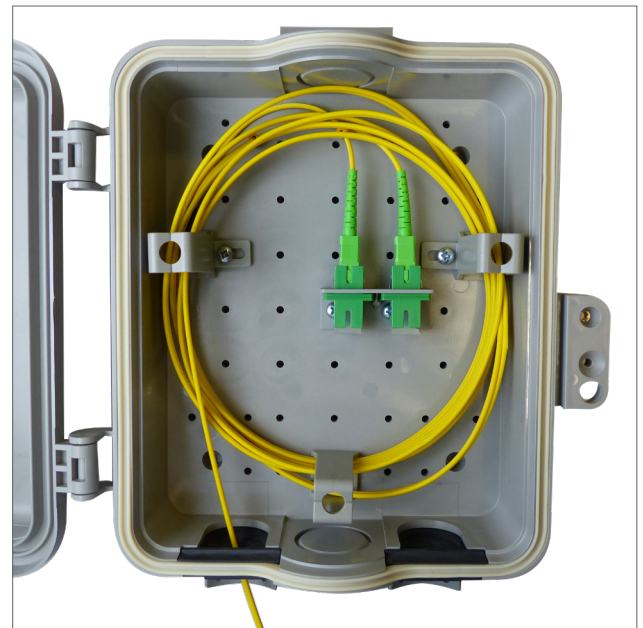

1. SUMMARY

The Primex Cable Management Clips (CMC) are compact, efficient and easy to use clips that help secure and route fiber, coax, network and power cables within Primex Wave OSP enclosures and SOHO Pro™ Media Panels.

Available with or without the additional mounting tab, these clips offer space-saving cable management and affix quickly via screw in the Primex standard mounting hole pattern.

2. DIMENSIONS

Compatible with Wave and SOHO Pro™ enclosures

3. FEATURES & BENEFITS

- Two configurations for different cabling requirements.
- Break off tab option provide a smaller footprint within the box.
- Affixes via single screw or two when using tabbed version for additional strength.
- Available in PVC for outdoor or ABS for indoor applications.

4. CONFIGURATIONS

Part #	Part Name	Description
125-1832	CMC-Tall	Cable Management Clip (12/bag)
125-1833	CMCT-Tall	Cable Management Clip w/tab (12/bag)

Cable mounting clips securely route fiber within Wave OSP enclosures.