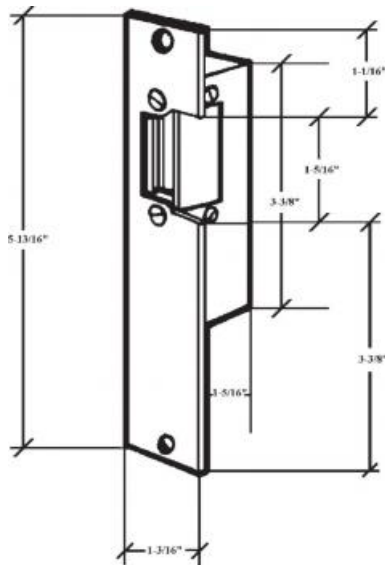

902/845 REMOTE HANDSET STATION

DO-001 ELECTRIC DOOR OPENER MORTISE TYPE - REVERSIBLE

The Alpha Communications® DO-001 electric door opener is a low cost mortise type door opener that is designed to be used primarily in wooden door frames. Under certain circumstances, the DO-001 can be used in hollow aluminum and hollow metal door frames.

The DO-001 can be used in right-handed or left-handed installations, simply by turning the door opener upside down, during installation.

When used with an 14-24VAC input, the DO-001 makes a buzzing sound, when activated. When used with a 14-24VDC input, the DO-001 activates silently.

FEATURES

- Operates on 14-24VAC or 14-24VDC standard
- Buzzes on AC operation and is silent for DC operation
- Reversible for right-handed or left-handed installations
- Can be used with wooden or hollow metal door frames
- Requires only 1-5/16" deep door frame opening
- Non fail-safe operation standard
- 3 year limited factory warranty
- Very competitively priced

OPTIONS AVAILABLE

Model DO-001L:

Same as DO-001 but with oversized faceplate to cover damage on existing door frames. DO-001L faceplate measures 1.75"W (45 mm) and 9.875"H (251 mm).

NOTE: Many options are available for the DO-001 door opener, including different voltages (AC and DC), different finishes, availability of continuous duty activation, fail-safe operation, etc.

Alpha Communications® carries a complete selection of electric door openers for virtually any application. Please contact our sales dept. for more detailed information.

Alpha Communications

42 Central Drive • Farmingdale • NY • 11735-1202 • Phone: (631) 777-5500 • Fax: (631) 777-5599
TOLL-FREE: (800) 666-4800 • Web: www.alphacommunications.com • Email: info@alphacommunications.com