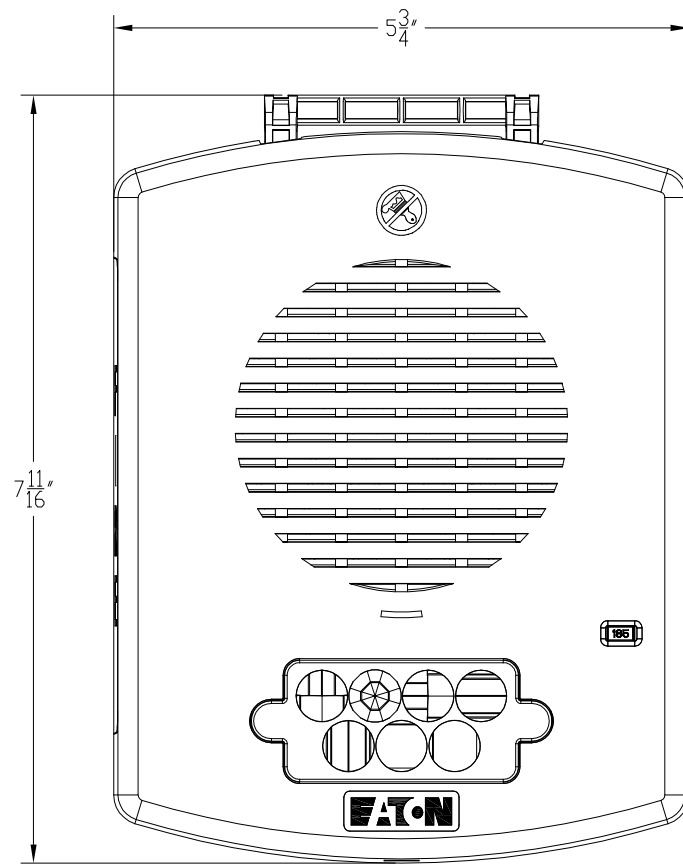

MT ONLY

MT STROBE

NEMA 4X SBB

NEMA 3R MTG PLATE

273 Branchpart Avenue Long Branch, NJ 07740 Phone: (800) 631-2148 Fax: (732) 222-2588		
ORIG. BY:	BJD	9/18/24
WHELOCK 4X/3R MT STROBE DEVICE		
NOTICE This drawing is confidential and property of Eaton and must not be reproduced either partly or wholly. All rights in respect of patents, designs and copyrights are reserved.		