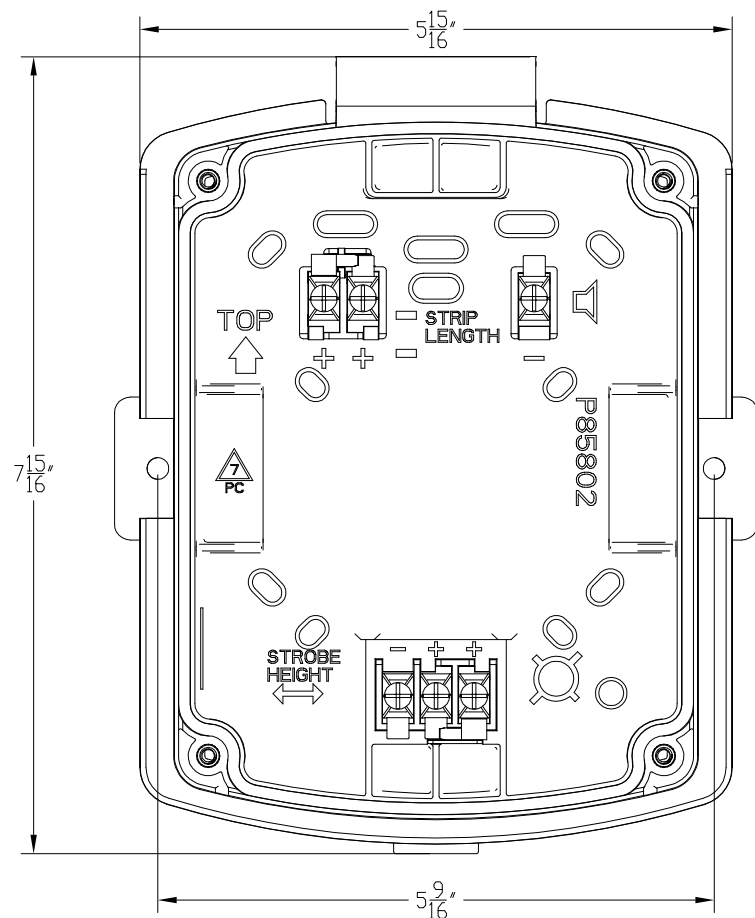

MT ONLY

MT STROBE

NEMA 4X SBB

NEMA 3R MTG PLATE

273 Branchpart Avenue Long Branch, NJ 07740 Phone: (800) 631-2148 Fax: (732) 222-2588		
ORIG. BY:	BJD	9/18/24
WHELOCK 4X/3R MT STROBE DEVICE		
NOTICE This drawing is confidential and property of Eaton and must not be reproduced either partly or wholly. All rights in respect of patents, designs and copyrights are reserved.		