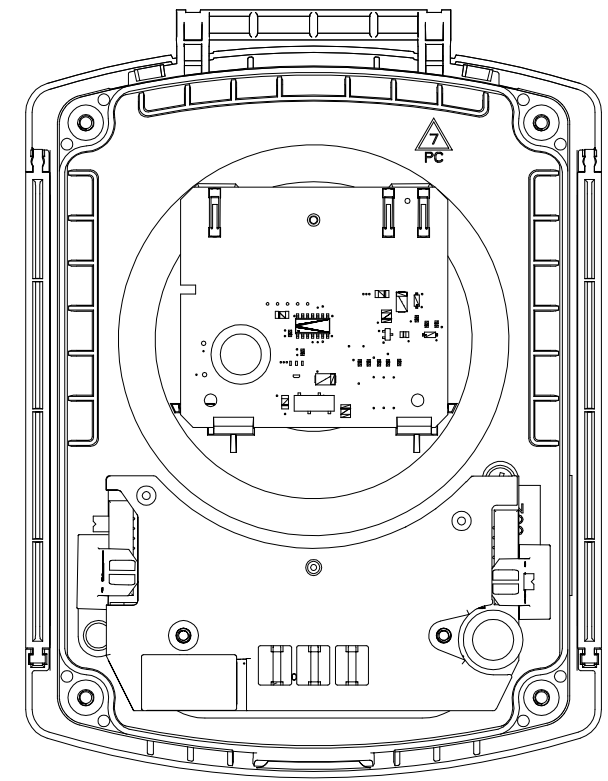

MT ONLY

MT STROBE

NEMA 4X SBB

NEMA 3R MTG PLATE

273 Branchpart Avenue Long Branch, NJ 07740 Phone: (800) 631-2148 Fax: (732) 222-2588		
ORIG. BY:	BJD	9/18/24
WHELOCK 4X/3R MT STROBE DEVICE		
NOTICE This drawing is confidential and property of Eaton and must not be reproduced either partly or wholly. All rights in respect of patents, designs and copyrights are reserved.		