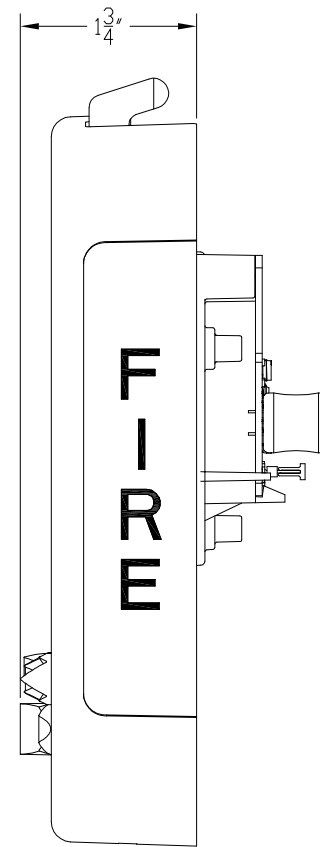

MT ONLY

MT STROBE

NEMA 4X SBB

NEMA 3R MTG PLATE

273 Branchpart Avenue Long Branch, NJ 07740 Phone: (800) 631-2148 Fax: (732) 222-2588		
ORIG. BY:	BJD	9/18/24
WHELOCK 4X/3R MT STROBE DEVICE		
NOTICE This drawing is confidential and property of Eaton and must not be reproduced either partly or wholly. All rights in respect of patents, designs and copyrights are reserved.		