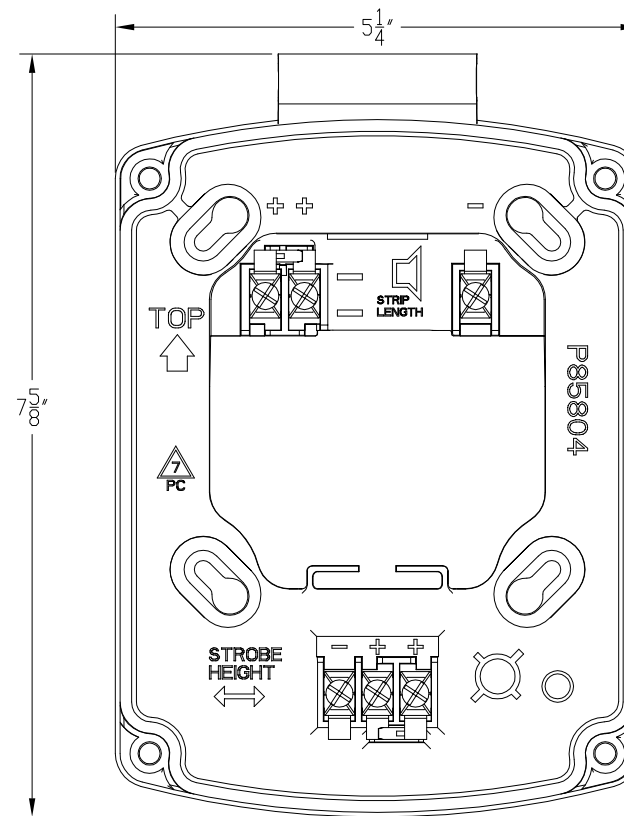

MT ONLY

MT STROBE

NEMA 4X SBB

NEMA 3R MTG PLATE

273 Branchpart Avenue Long Branch, NJ 07740 Phone: (800) 631-2148 Fax: (732) 222-2588		
ORIG. BY:	BJD	9/18/24
WHELOCK 4X/3R MT STROBE DEVICE		
NOTICE This drawing is confidential and property of Eaton and must not be reproduced either partly or wholly. All rights in respect of patents, designs and copyrights are reserved.		