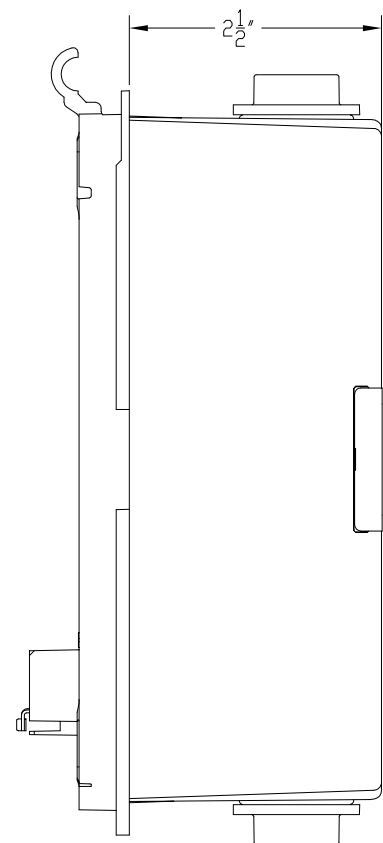

MT ONLY

MT STROBE

NEMA 4X SBB

NEMA 3R MTG PLATE

273 Branchpart Avenue Long Branch, NJ 07740 Phone: (800) 631-2148 Fax: (732) 222-2588		
ORIG. BY:	BJD	9/18/24
WHELOCK 4X/3R MT STROBE DEVICE		
NOTICE This drawing is confidential and property of Eaton and must not be reproduced either partly or wholly. All rights in respect of patents, designs and copyrights are reserved.		