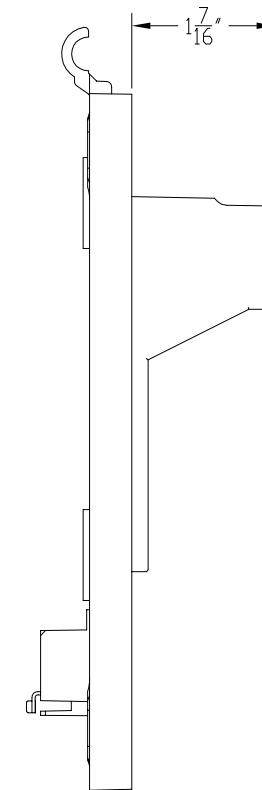

MT ONLY

MT STROBE

NEMA 4X SBB

NEMA 3R MTG PLATE

273 Branchpart Avenue Long Branch, NJ 07740 Phone: (800) 631-2148 Fax: (732) 222-2588		
ORIG. BY:	BJD	9/18/24
WHELOCK 4X/3R MT STROBE DEVICE		
NOTICE This drawing is confidential and property of Eaton and must not be reproduced either partly or wholly. All rights in respect of patents, designs and copyrights are reserved.		