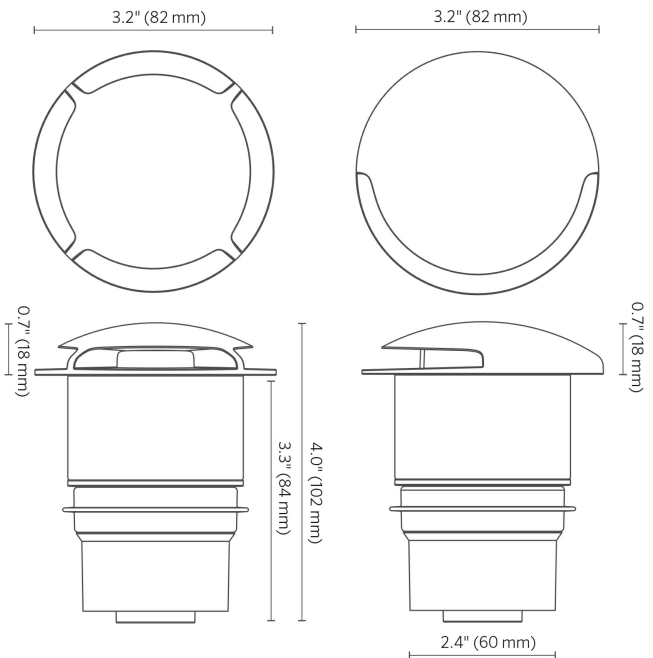

### Quick Facts

- IP66/67 rating ensures superior water and dust protection
- Works with standard 2½" Schedule 40 conduit for faster installs
- Open 180° faceplate design eliminates the center brace for pure, unobstructed output
- Interchangeable 180° and 360° faceplates allow precise beam control with fewer SKUs
- Threaded-top design eliminates exposed screws for a clean look
- Low-profile design is ideal for walkways and hardscapes
- Select brass construction offers durability and corrosion resistance

## Wiring

18 AWG (1 mm); SPT-1W; 220°F (105°C); 300 V; 10' (3 m) length, measured from the light aperture