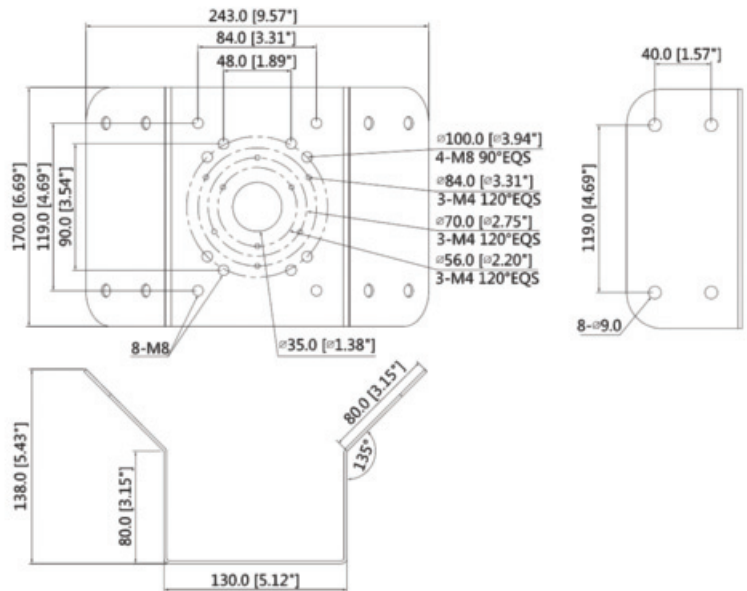

Corner Mount Bracket

BR-CORN-MXC

- Aesthetic design
- Corner Mount Bracket
- Material: SECC
- Color: White

Model	BR-CORN-MXC
General	
Material	SECC
Dimension	243mmx170mmx138mm 9.57"x6.69"x5.43"
Pipe Thread	N/A
Load Bearing	10.0kg(22.05lb)
Weight	1.7kg(3.75lb)
Color	White
Operating Temperature	-40°C ~ 60°C (-40°F ~ 140°F)
Humidity	<90% RH

Application

All logos & trade marks represent the registered users only. All rights reserved.
All product specifications on this brochure are subject to change without notice.

Package Information:

- Corner mount bracket x1
- M8x25 screw x4
- Metal anchor x4
- Wrench x1