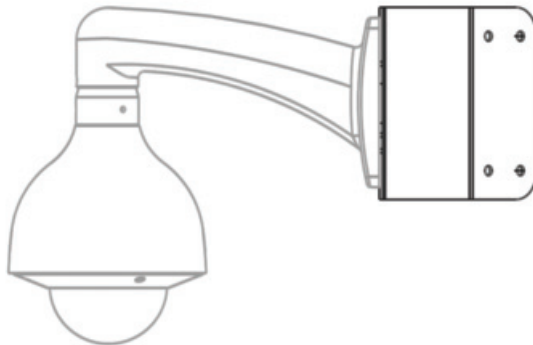

Corner Mount Bracket

BR-CORN-MXC

- Aesthetic design
- Corner Mount Bracket
- Material: SECC
- Color: White

Model	BR-CORN-MXC
General	
Material	SECC
Dimension	243mmx170mmx138mm 9.57"x6.69"x5.43"
Pipe Thread	N/A
Load Bearing	10.0kg(22.05lb)
Weight	1.7kg(3.75lb)
Color	White
Operating Temperature	-40°C ~ 60°C (-40°F ~ 140°F)
Humidity	<90% RH

Application

All logos & trade marks represent the registered users only. All rights reserved.
All product specifications on this brochure are subject to change without notice.

Package Information:

- Corner mount bracket x1
- M8x25 screw x4
- Metal anchor x4
- Wrench x1