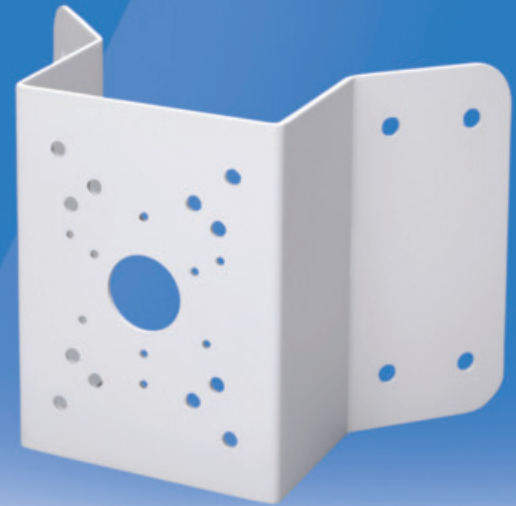

Corner Mount Bracket

BR-CORN-MXC

- Aesthetic design
- Corner Mount Bracket
- Material: SECC
- Color: White

Model	BR-CORN-MXC
General	
Material	SECC
Dimension	243mmx170mmx138mm 9.57"x6.69"x5.43"
Pipe Thread	N/A
Load Bearing	10.0kg(22.05lb)
Weight	1.7kg(3.75lb)
Color	White
Operating Temperature	-40°C ~ 60°C (-40°F ~ 140°F)
Humidity	<90% RH

Application

All logos & trade marks represent the registered users only. All rights reserved.
All product specifications on this brochure are subject to change without notice.

Package Information:

- Corner mount bracket x1
- M8x25 screw x4
- Metal anchor x4
- Wrench x1