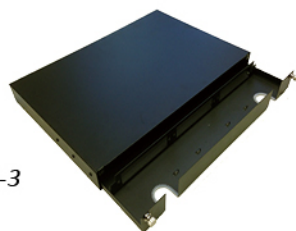

Rack Mount Slide Tray:
3-Panel 900-FRM-3

Ceramic Sleeved Adapter Panels:
6-Port ST 920A-ST-6
6-Port SC 920A-SC-6
6-Port LC2 920A-LC2-6
6-Port LC2 Aqua 920A-LC2-6-AQ
Blank 920-BLA

Modular Couplers

Ceramic Sleeved:
(Single or Multi-Mode):
ST 10600-ST-SM-XX
SC 10600-SC-SM-XX
LC 10600-LC-SM-XX
XX = IV, WH