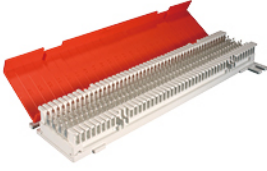

66-Style Cross-Connect Systems

50-Pair Wiring Blocks