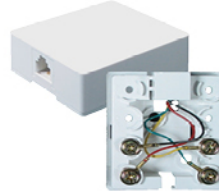

Surface Jacks