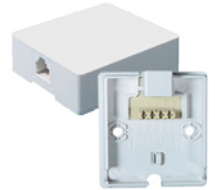

Surface Jacks

Screw Termination:

- 6P4C 13625-4-XX
 - 6P6C 13625-6-XX
- XX = IV, WH

Punchdown Termination:

- 6P4C 110625-4-XX
 - 6P6C 110625-6-XX
- XX = IV, WH

Wallphone Wallplates

Stainless Steel

- 6P4C 26630AD-4
- 6P6C 26630AD-6