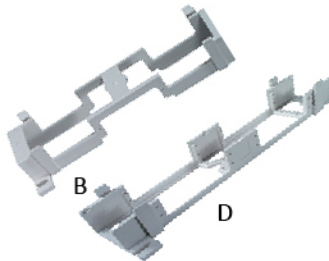

w/ USOC Voice Plugs:
Six 8P8C Plugs,
7ft. cords **66DS2-7**

Accessories

Stainless Steel
Bridging Clips **66BC-SS**
100 ct., For Voice Only

B-Bracket **89B**
D-Bracket **89D**

Spools:
without screw **20A**
with screw **20B**
Plastic, Split D-Ring **30A**