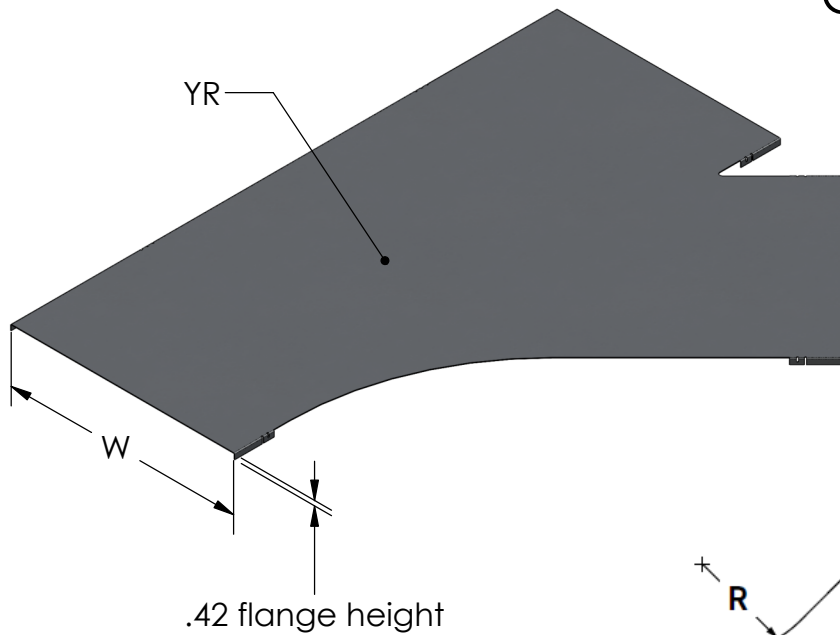

YL/ YR Covers for Wye Fittings

YL

YR

- **Material:** Aluminum Alloy 5052 - H32
- **Finish:** Plain
- **Width (W):** Tray width: 6", 9", 12", 18", 24", 30", 36"

HORIZONTAL LEFT HAND WYE COVER CATALOG NUMBERING EXAMPLE:				
MATERIAL	A - SFF - YL 24 - 12			
A	COVER TYPE	FITTING CODE	RADIUS	WIDTH
	SFF - Solid Flat Flanged	YL	24 - 24"	06 - 6"
	LFF - Louvered Flat Flanged	YR		09 - 9"
				12 - 12"
				18 - 18"
				24 - 24"
				30 - 30"
				36 - 36"