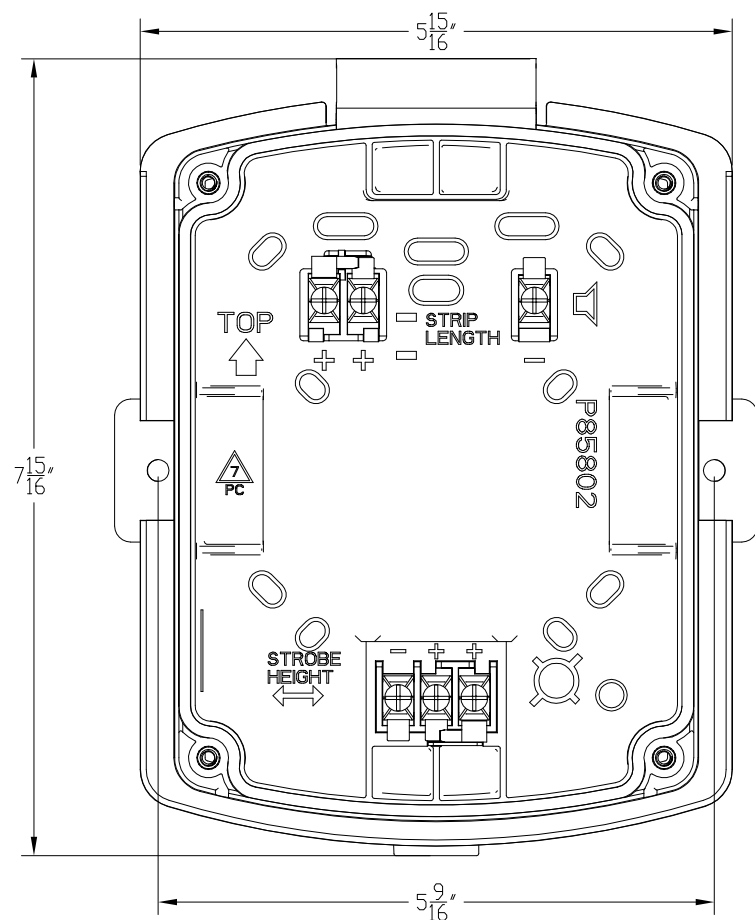

SPKR ONLY

SPKR STROBE

NEMA 4X SBB

NEMA 3R MTG PLATE

		
Powering Business Worldwide		
273 Branchport Avenue Long Branch, NJ 07740 Phone: (800) 631-2148 Fax: (732) 222-2588		
ORIG. BY:	BJD	9/18/24
WHEELOCK 4X/3R SPEAKER STROBE DEVICE		
NOTICE This drawing is confidential and property of Eaton and must not be reproduced either partly or wholly. All rights in respect of patents, designs and copyrights are reserved.		