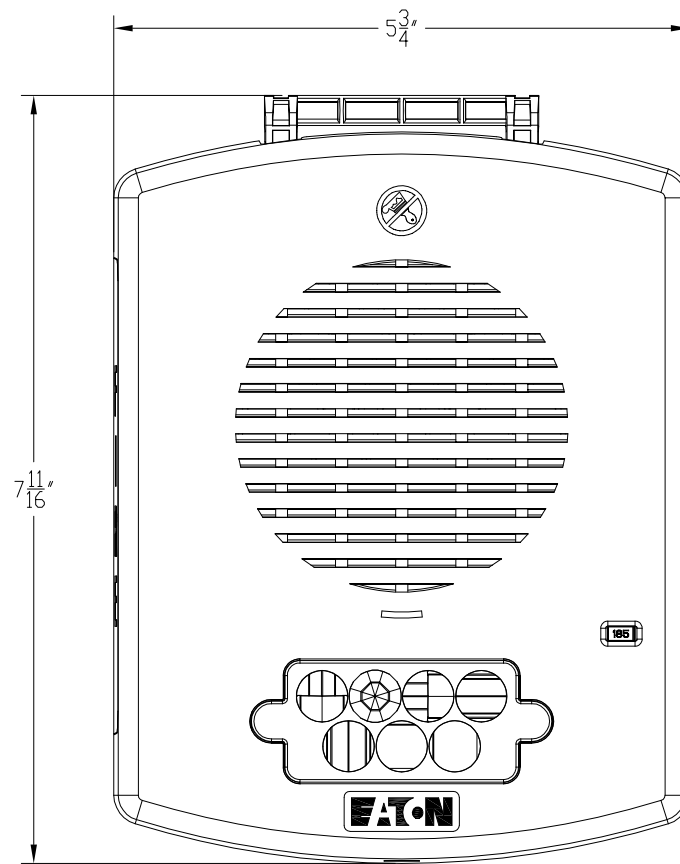

SPKR ONLY

SPKR STROBE

NEMA 4X SBB

NEMA 3R MTG PLATE

		
Powering Business Worldwide		
273 Branchport Avenue Long Branch, NJ 07740 Phone: (800) 631-2148 Fax: (732) 222-2588		
ORIG. BY:	BJD	9/18/24
WHEELOCK 4X/3R SPEAKER STROBE DEVICE		
NOTICE This drawing is confidential and property of Eaton and must not be reproduced either partly or wholly. All rights in respect of patents, designs and copyrights are reserved.		