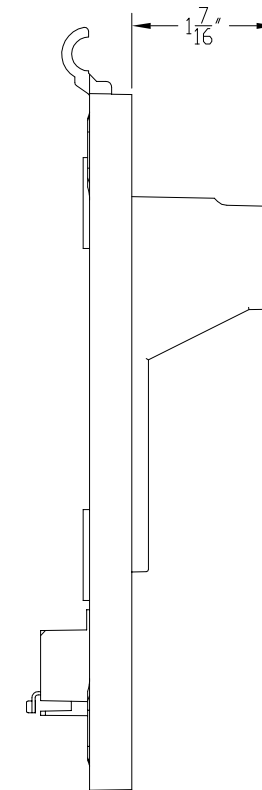

SPKR ONLY

SPKR STROBE

NEMA 4X SBB

NEMA 3R MTG PLATE

		
Powering Business Worldwide		
273 Branchport Avenue Long Branch, NJ 07740 Phone: (800) 631-2148 Fax: (732) 222-2588		
ORIG. BY:	BJD	9/18/24
WHEELOCK 4X/3R SPEAKER STROBE DEVICE		
NOTICE This drawing is confidential and property of Eaton and must not be reproduced either partly or wholly. All rights in respect of patents, designs and copyrights are reserved.		