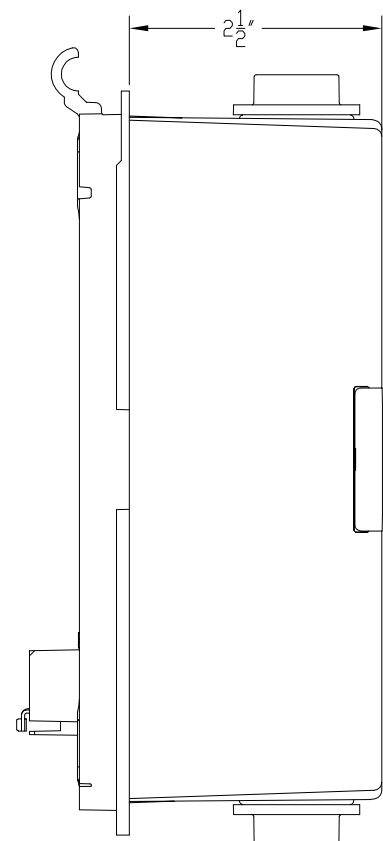

SPKR ONLY

SPKR STROBE

NEMA 4X SBB

NEMA 3R MTG PLATE

		
Powering Business Worldwide		
273 Branchport Avenue Long Branch, NJ 07740 Phone: (800) 631-2148 Fax: (732) 222-2588		
ORIG. BY:	BJD	9/18/24
WHEELOCK 4X/3R SPEAKER STROBE DEVICE		
NOTICE This drawing is confidential and property of Eaton and must not be reproduced either partly or wholly. All rights in respect of patents, designs and copyrights are reserved.		