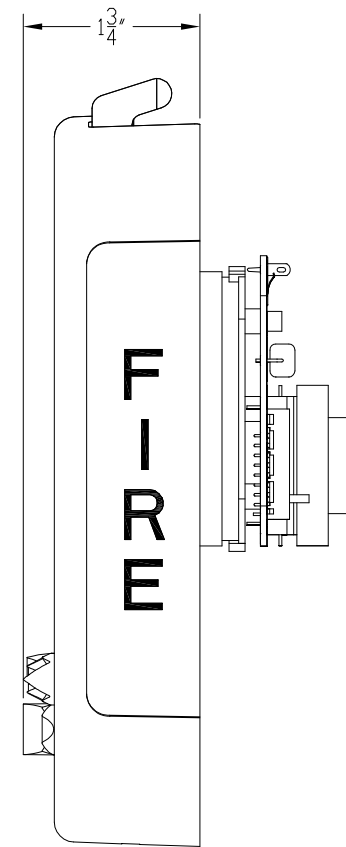

SPKR ONLY

SPKR STROBE

NEMA 4X SBB

NEMA 3R MTG PLATE

		
Powering Business Worldwide		
273 Branchport Avenue Long Branch, NJ 07740 Phone: (800) 631-2148 Fax: (732) 222-2588		
ORIG. BY:	BJD	9/18/24
WHEELOCK 4X/3R SPEAKER STROBE DEVICE		
NOTICE This drawing is confidential and property of Eaton and must not be reproduced either partly or wholly. All rights in respect of patents, designs and copyrights are reserved.		