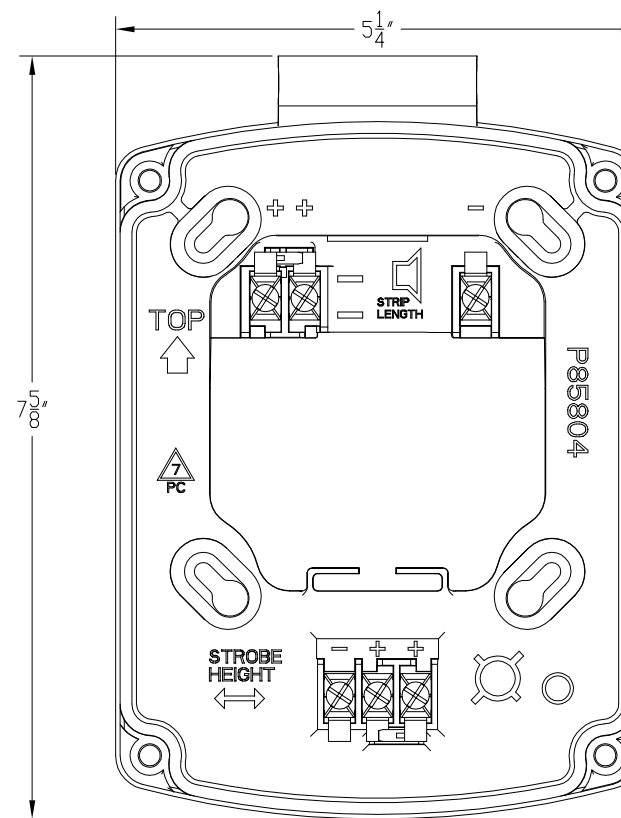

SPKR ONLY

SPKR STROBE

NEMA 4X SBB

NEMA 3R MTG PLATE

		
Powering Business Worldwide		
273 Branchport Avenue Long Branch, NJ 07740 Phone: (800) 631-2148 Fax: (732) 222-2588		
ORIG. BY:	BJD	9/18/24
WHEELOCK 4X/3R SPEAKER STROBE DEVICE		
NOTICE This drawing is confidential and property of Eaton and must not be reproduced either partly or wholly. All rights in respect of patents, designs and copyrights are reserved.		