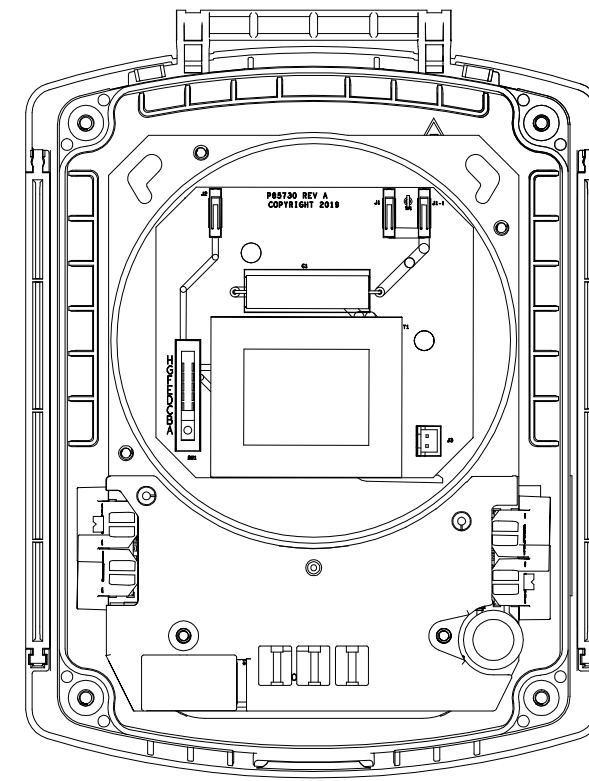

SPKR ONLY

SPKR STROBE

NEMA 4X SBB

NEMA 3R MTG PLATE

		
Powering Business Worldwide		
273 Branchport Avenue Long Branch, NJ 07740 Phone: (800) 631-2148 Fax: (732) 222-2588		
ORIG. BY:	BJD	9/18/24
WHEELOCK 4X/3R SPEAKER STROBE DEVICE		
NOTICE This drawing is confidential and property of Eaton and must not be reproduced either partly or wholly. All rights in respect of patents, designs and copyrights are reserved.		